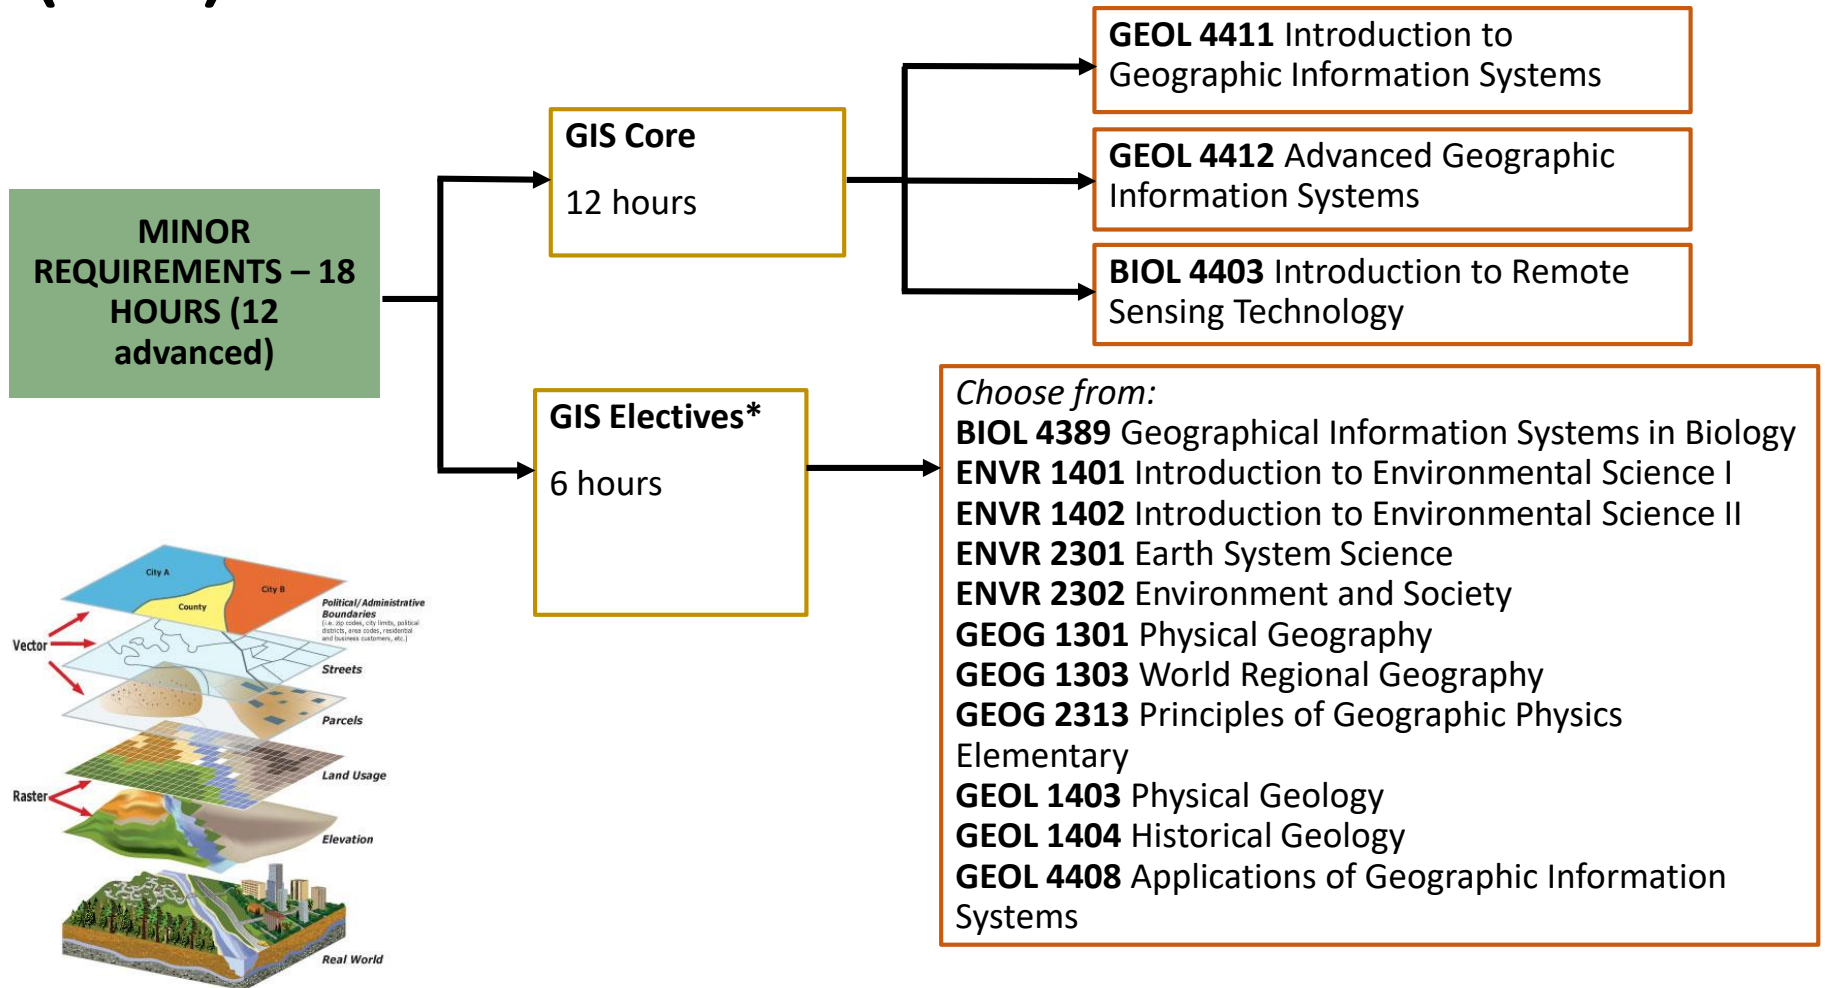

MINOR IN GEOGRAPHIC INFORMATION SYSTEMS (GIS)

*3000/4000 level classes in ENVR/GEOL/EEMS may be counted as GIS elective with consent of the department