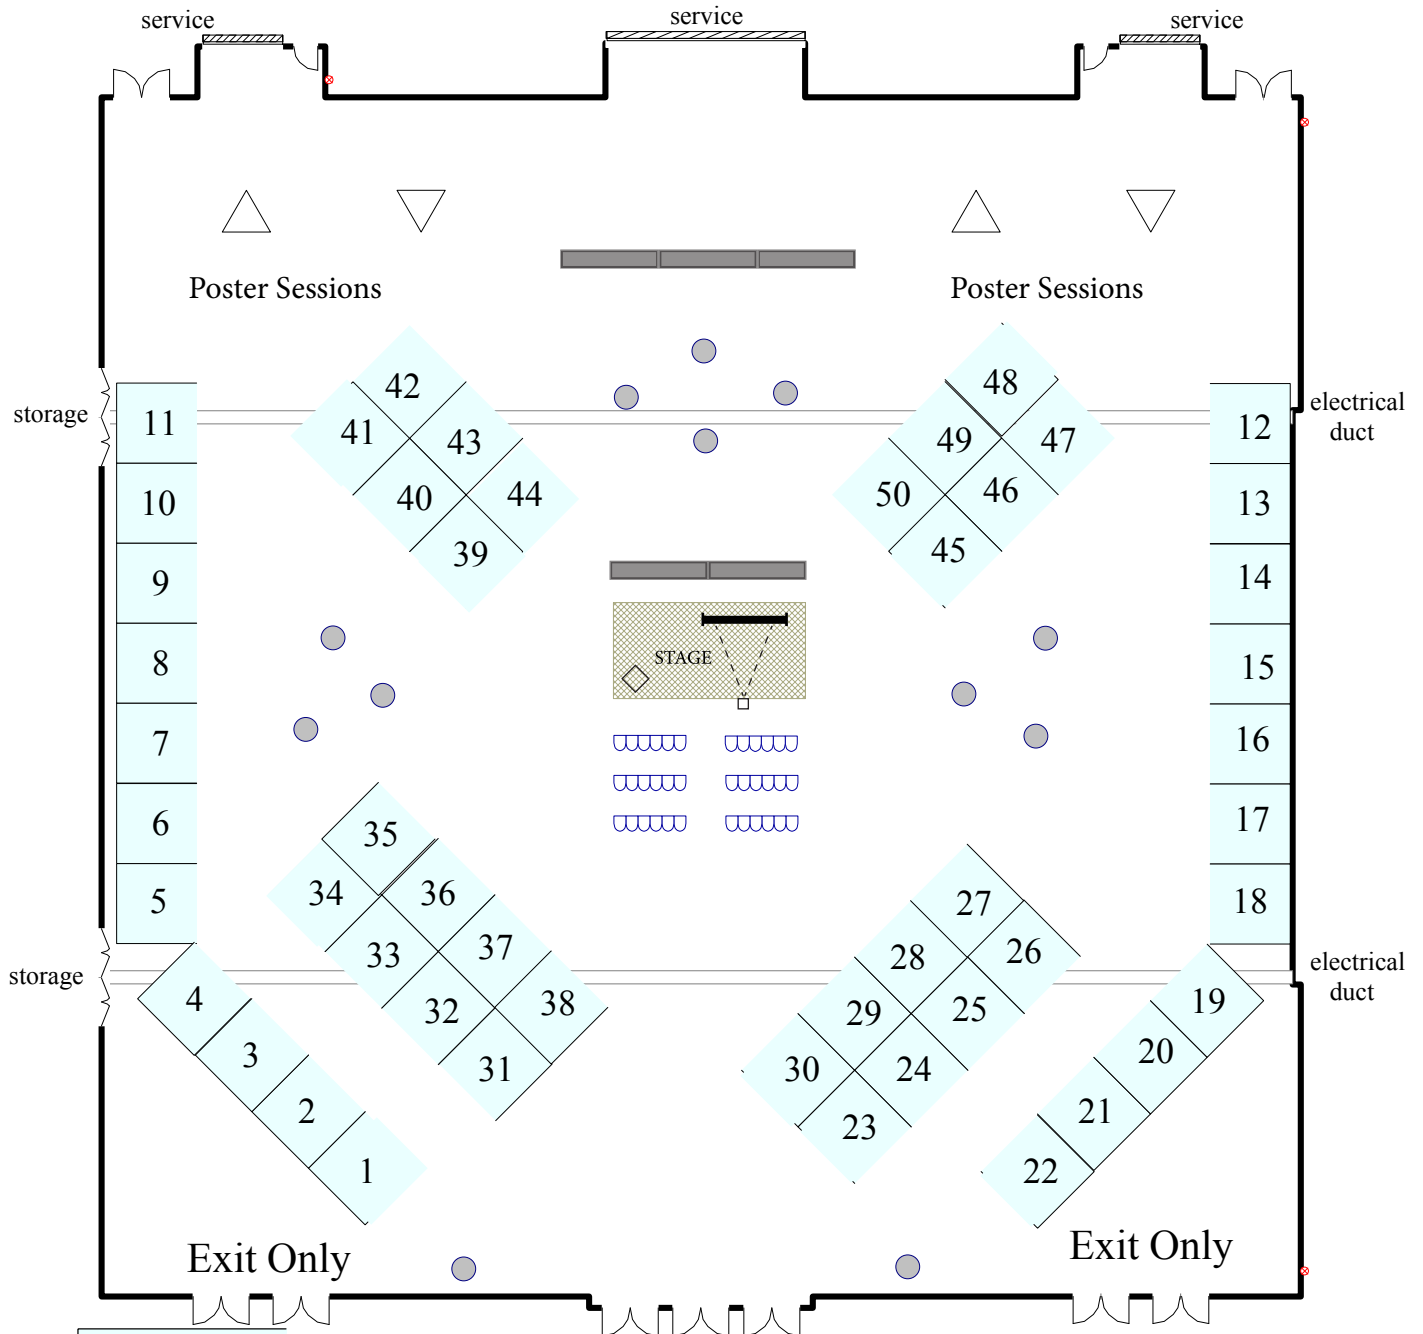

# T.R.A.C.S. 2020 Exhibitor Layout

**LEGEND**

- Cocktail Table
- Food Table
- Exhibitor
- 4'x8' Display Board

50- 10'x10' Booths  
Layout as of 2/10/20 RC

Entrance