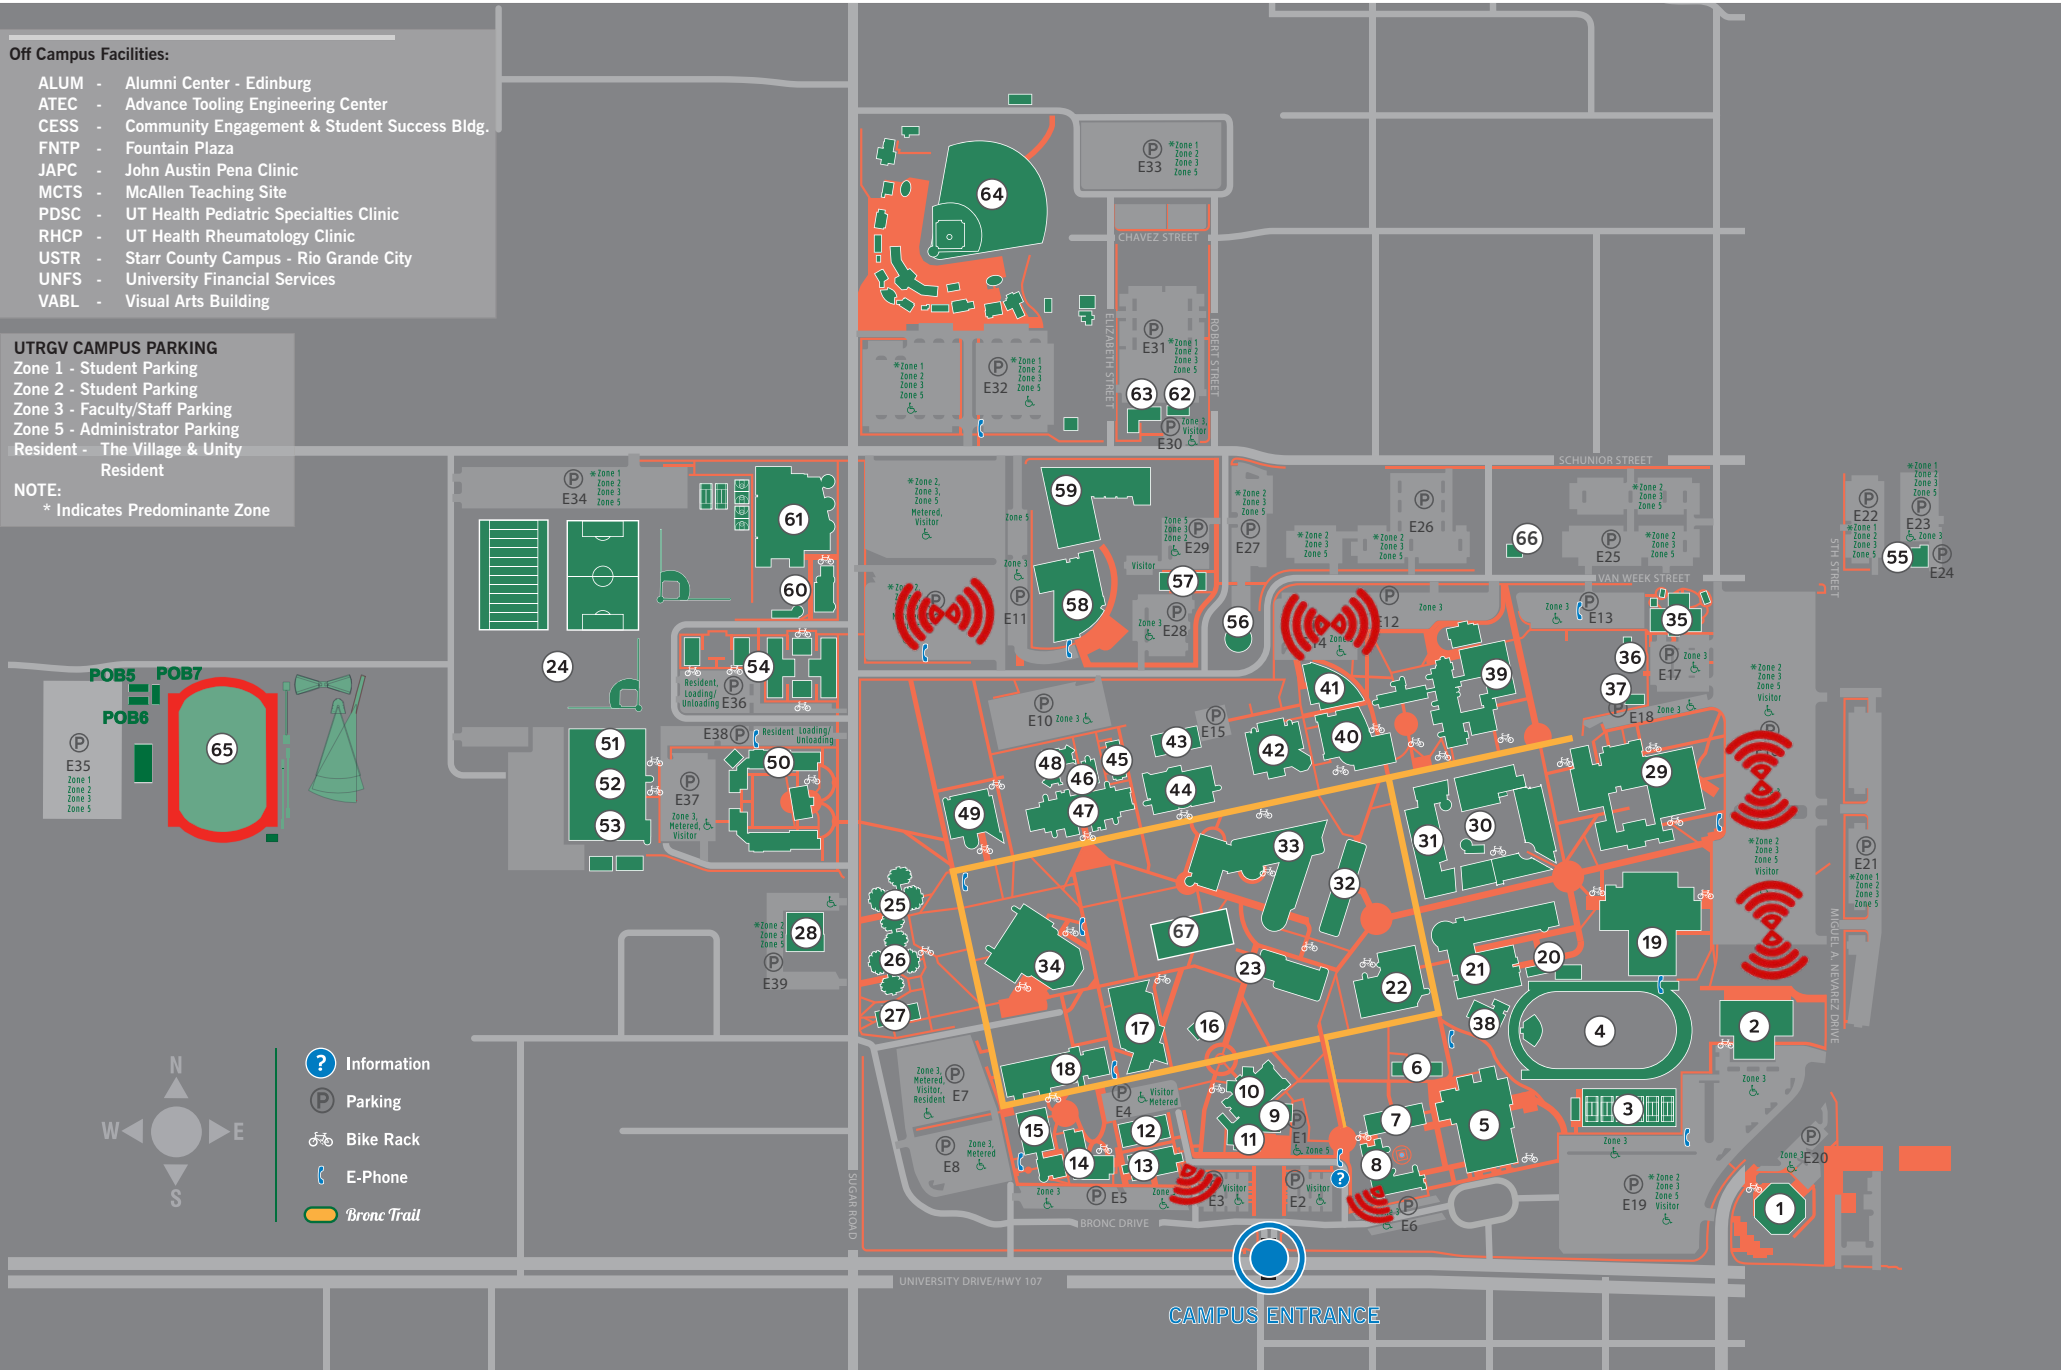

Off Campus Facilities:

ALUM	-	Alumni Center - Edinburg
ATEC	-	Advance Tooling Engineering Center
CESS	-	Community Engagement & Student Success Bldg.
FNTP	-	Fountain Plaza
JAPC	-	John Austin Pena Clinic
MCTS	-	McAllen Teaching Site
PDSC	-	UT Health Pediatric Specialties Clinic
RHCP	-	UT Health Rheumatology Clinic
USTR	-	Starr County Campus - Rio Grande City
UNFS	-	University Financial Services
VABL	-	Visual Arts Building

UTRGV CAMPUS PARKING

- Zone 1 - Student Parking
- Zone 2 - Student Parking
- Zone 3 - Faculty/Staff Parking
- Zone 5 - Administrator Parking
- Resident - The Village & Unity Resident

NOTE:

* Indicates Predominant Zone

All vehicles parked on campus must be registered with the UTRGV Parking & Transportation Office and must properly display an appropriate permit.

1. ESWOT - Social Work and Occupational Therapy	17. ESTUN - Student Union	33. ELIBR - University Library	46. EHABW - Health Affairs Building West	57. ELAMR - Lamar E
2. EITTB - International Trade & Technology	18. EDBCX - Dining & Ballroom Complex	34. ELABS - Liberal Arts Building South	47. EHABW - Health Affairs Building West Classroom A	58. EREBL - Research Education-(School of Medicine)
3. ECOXT - Orville Cox Tennis Center	19. EHPE2 - Health & Physical Education II		48. EHABW - Health Affairs Building West Auditorium	59. EMEBL - Medical Education-(School of Medicine)
4. ETRAK - Track & Soccer Field	20. EPOB4 - Engineering Portable		49. ELABN - Liberal Arts Building North	60. ESTHC - Student Health Center
5. EPACA - Performing Arts Complex A	21. EENGR - Engineering	35. ECDCR - Child Development Center	50. EUNTY - Unity Hall	61. EUREC - University Recreation
6. ESWKH - Southwick Hall	22. EACSB - Academic Services	36. EARGC - Agroecology Research Community Garden	51. EASFC - Rio Grande Center for Manufacturing	62. EPOB8 - ROTC Storage
7. EPACC - Performing Arts Complex C	23. EPHYS - Physical Science	37. EGRNH - Greenhouse	52. EASFC - Police and Parking & Transportation Offices	63. EROTC - ROTC
8. EPACB - Performing Arts Complex B	24. EIMFD - Intramural Fields	38. EPOB9-13 - Portable Buildings 9, 10, 11, 12, 13	53. EASFC - Academic Support Facility	64. EBSBL - Baseball Stadium
9. ESSBL - Executive Tower	25. ETROX - Troxel Hall	39. EEDUC - Education Complex	54. EVLGA - The Village A	65. ESOC - Soccer and Track & Field Complex
10. ESSBL - Student Services Building	26. EHRTG - Heritage Hall	40. EMAGC - Mathematics & General Classrooms	55. EVLGB - The Village B	
11. ESSBL - Visitors Center	27. EEMLH - Emilia Schunior Ramirez Hall	41. ECCTR - Computer Center	56. EVLBC - The Village C	
12. EMSAC - Mathematics & Science Academy	28. ESRAX - Sugar Road Annex	42. ECOBE - Robert C. Vackar College of Business and Entrepreneurship	57. EVLBD - The Village D	66. EPOB14 - Physical Science Portable
13. EMAS - Marialice Shary Shivers	29. EHPE1 - Health & Physical Education Complex	43. ECULP - Central Utility Plant	58. EVLBE - The Village E	67. EIEAB - Interdisciplinary Engineering & Academic Building
14. ESTAC - Student Academic Center		44. EHABE - Health Affairs Building East	59. EVLGF - The Village F	
15. EUCTR - University Center	30. EPLAN - H.E.B. Planetarium	45. EBNSB - Behavioral Neurosciences	60. EEHSB - Environmental Health & Safety	
16. ECHAP - Chapel	31. ESCNE - Science		61. ETHER - Thermal Storage Tank	
	32. ELCTR - The Learning Center