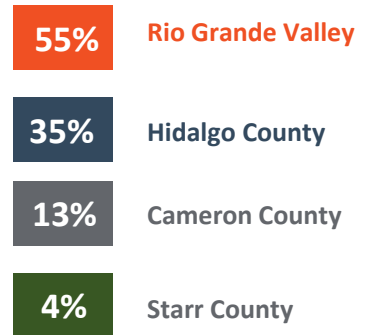

Class of 2026

4,738

TOTAL
Applications

510

TOTAL
Interviewed

55

TOTAL
Matriculated

Notable Undergraduate Schools:

- Baylor University
- Cornell University
- Emory University
- Pennsylvania State University
- Texas A&M University
- Texas A&M University – Commerce
- Texas A&M University – Corpus Christi
- Texas A&M University – Kingsville
- University of Texas at Austin
- University of Texas at Dallas
- University of Oklahoma Norman Campus
- University of Texas Health Science Center at Houston
- University of California Berkeley
- University of California San Diego
- University of Texas Rio Grande Valley
- University of Washington
- Wabash College

53
Residents

2
Out of State

DIVERSITY