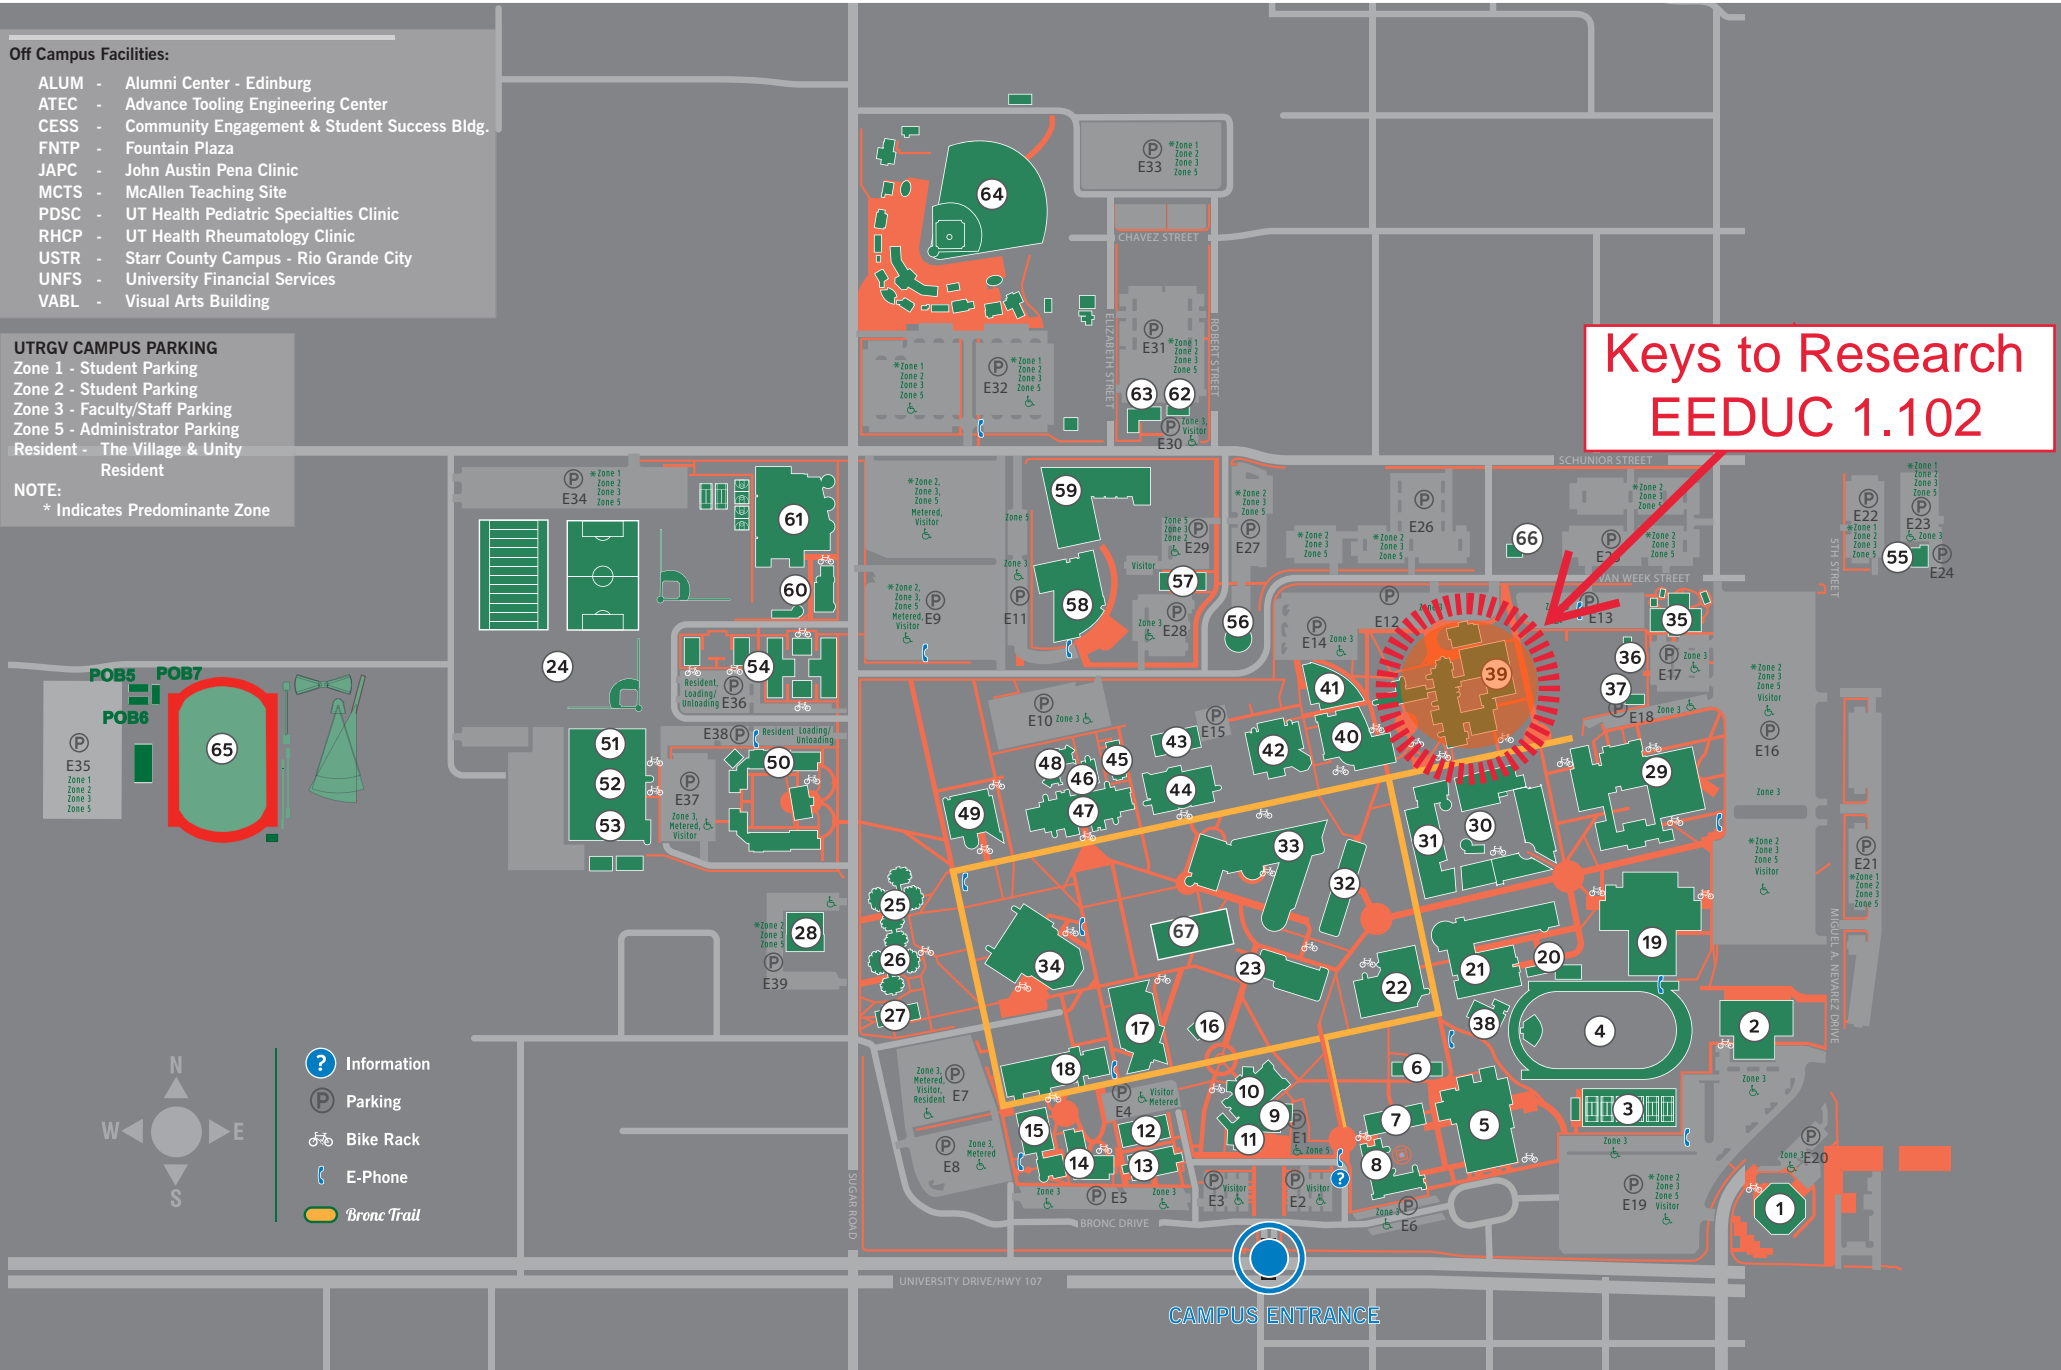

Off Campus Facilities:

ALUM	-	Alumni Center - Edinburg
ATEC	-	Advance Tooling Engineering Center
CESS	-	Community Engagement & Student Success Bldg.
FNTP	-	Fountain Plaza
JAPC	-	John Austin Pena Clinic
MCTS	-	McAllen Teaching Site
PDSC	-	UT Health Pediatric Specialties Clinic
RHCP	-	UT Health Rheumatology Clinic
USTR	-	Starr County Campus - Rio Grande City
UNFS	-	University Financial Services
VABL	-	Visual Arts Building

UTRGV CAMPUS PARKING

Zone 1	-	Student Parking
Zone 2	-	Student Parking
Zone 3	-	Faculty/Staff Parking
Zone 5	-	Administrator Parking
Resident	-	The Village & Unity Resident

NOTE:

* Indicates Predominant Zone