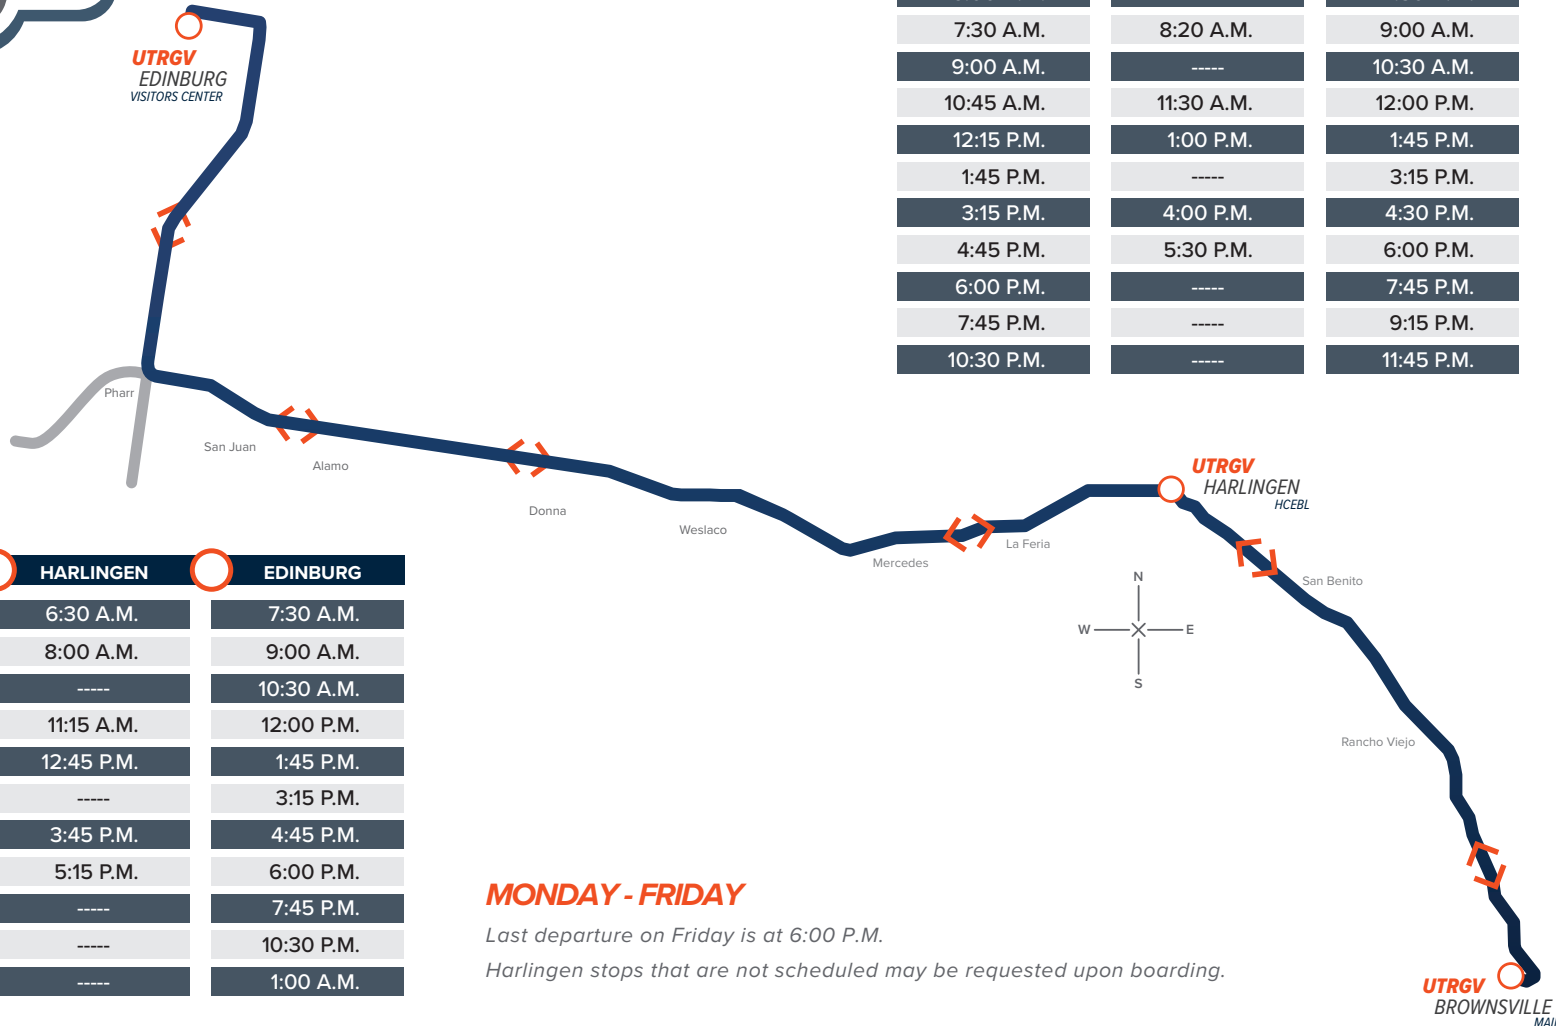

CAMPUS CONNECTOR

EDINBURG	HARLINGEN	BROWNSVILLE
6:00 A.M.	6:50 A.M.	7:30 A.M.
7:30 A.M.	8:20 A.M.	9:00 A.M.
9:00 A.M.	----	10:30 A.M.
10:45 A.M.	11:30 A.M.	12:00 P.M.
12:15 P.M.	1:00 P.M.	1:45 P.M.
1:45 P.M.	----	3:15 P.M.
3:15 P.M.	4:00 P.M.	4:30 P.M.
4:45 P.M.	5:30 P.M.	6:00 P.M.
6:00 P.M.	----	7:45 P.M.
7:45 P.M.	----	9:15 P.M.
10:30 P.M.	----	11:45 P.M.

BROWNSVILLE	HARLINGEN	EDINBURG
6:00 A.M.	6:30 A.M.	7:30 A.M.
7:30 A.M.	8:00 A.M.	9:00 A.M.
9:00 A.M.	----	10:30 A.M.
10:45 A.M.	11:15 A.M.	12:00 P.M.
12:15 P.M.	12:45 P.M.	1:45 P.M.
1:45 P.M.	----	3:15 P.M.
3:15 P.M.	3:45 P.M.	4:45 P.M.
4:45 P.M.	5:15 P.M.	6:00 P.M.
6:00 P.M.	----	7:45 P.M.
9:15 P.M.	----	10:30 P.M.
11:45 P.M.	----	1:00 A.M.

MONDAY - FRIDAY

Last departure on Friday is at 6:00 P.M.

Harlingen stops that are not scheduled may be requested upon boarding.