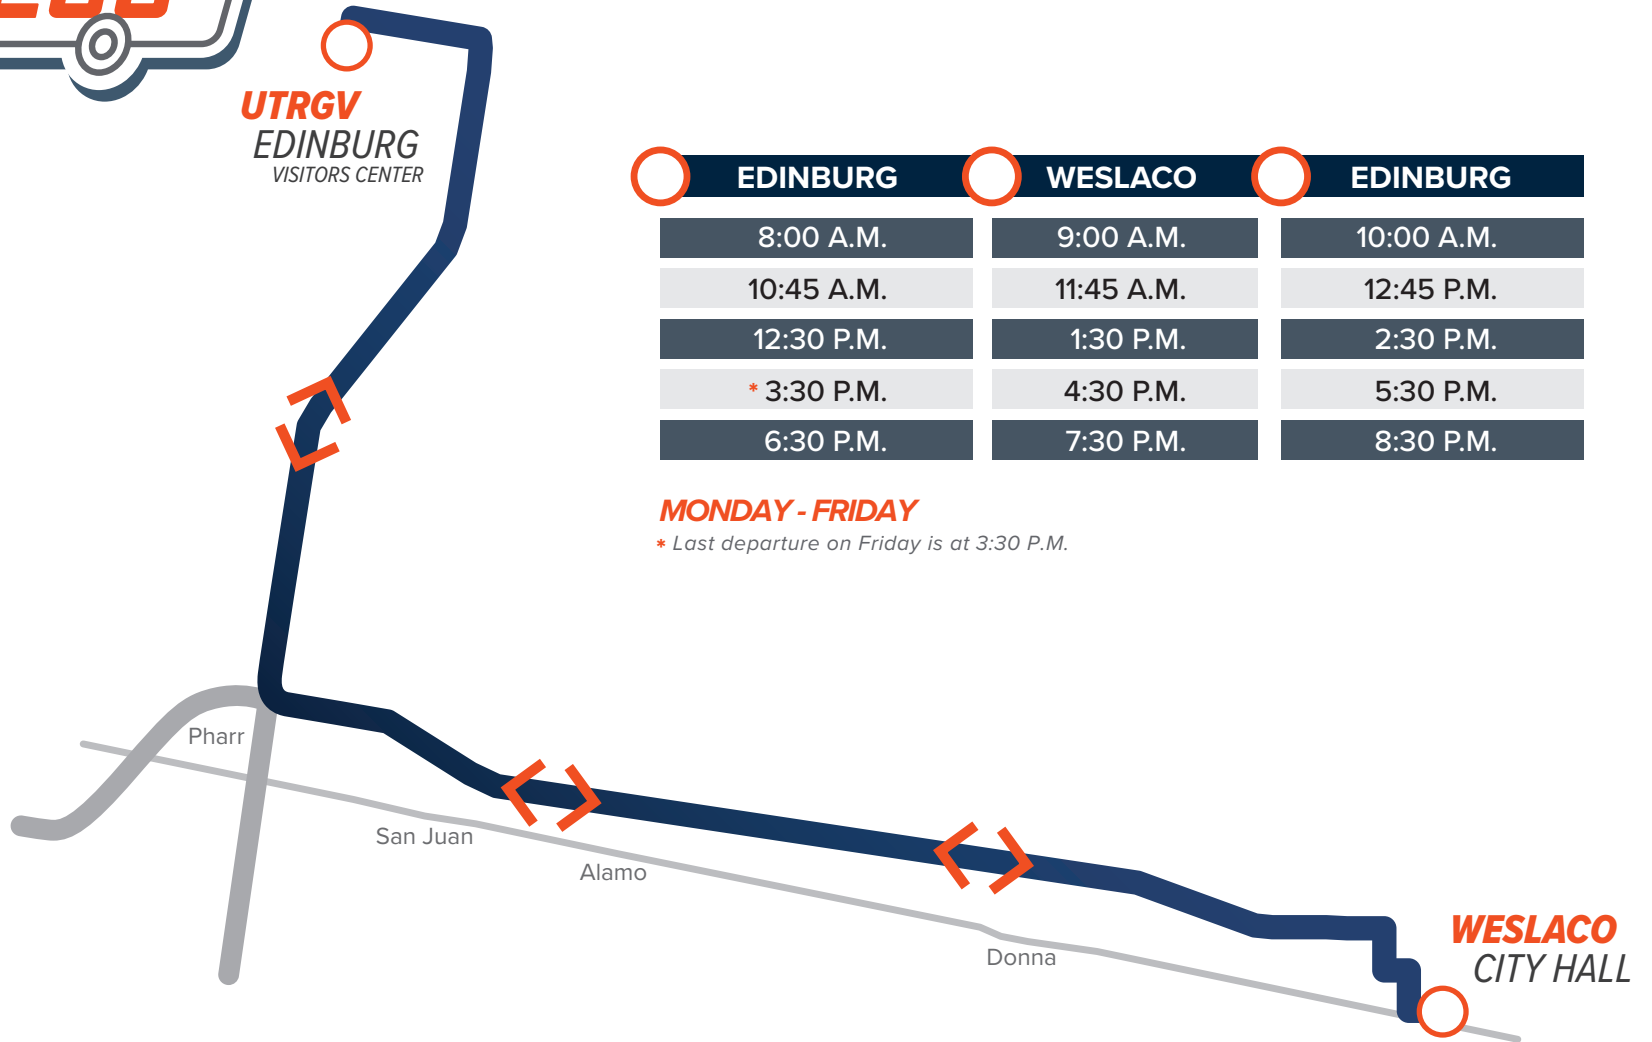

# EDINBURG TO WESLACO CONNECTOR

**UTRGV**  
EDINBURG  
VISITORS CENTER

EDINBURG	WESLACO	EDINBURG
8:00 A.M.	9:00 A.M.	10:00 A.M.
10:45 A.M.	11:45 A.M.	12:45 P.M.
12:30 P.M.	1:30 P.M.	2:30 P.M.
* 3:30 P.M.	4:30 P.M.	5:30 P.M.
6:30 P.M.	7:30 P.M.	8:30 P.M.

**MONDAY - FRIDAY**

\* Last departure on Friday is at 3:30 P.M.

**TRANSPORTATION GUIDE**  
EFFECTIVE 8.27.18

ADA Accessible  
Free and open to the general public  
First come first served basis  
Reserved seating is unavailable  
Schedule is subject to change without notice