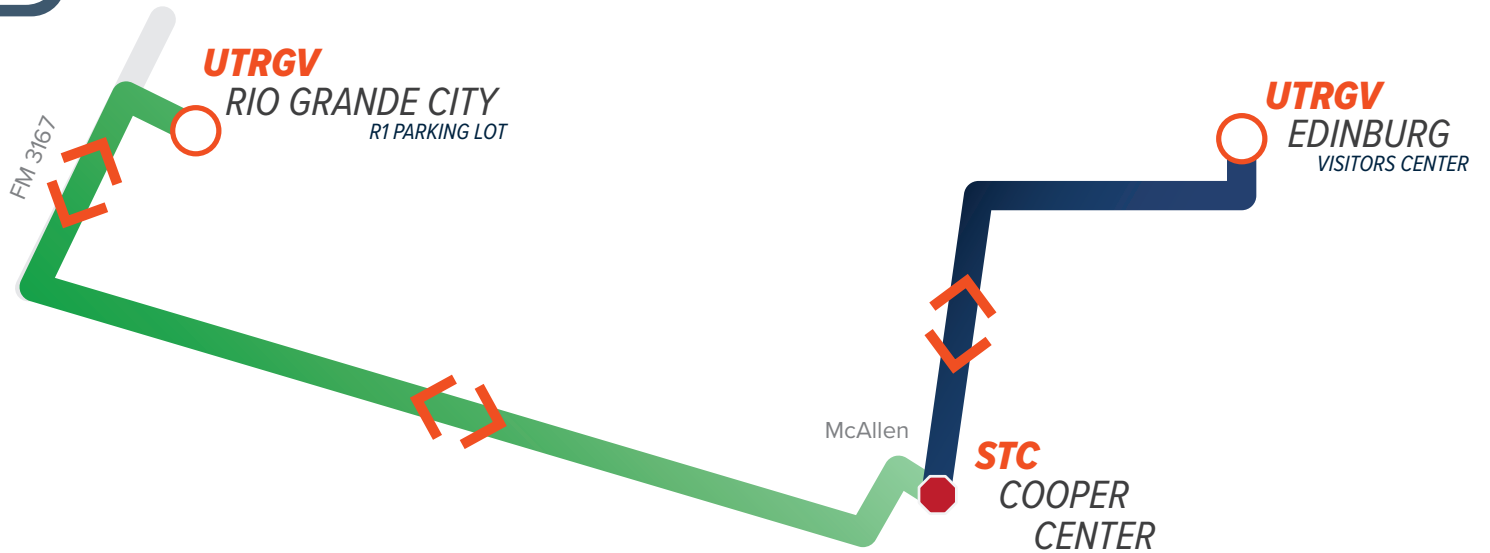

RIO GRANDE CITY CONNECTOR

	RIO GRANDE CITY		MCALLEN		EDINBURG
	6:05 A.M.		* 7:30 A.M.		8:00 A.M.
	EDINBURG		MCALLEN		RIO GRANDE CITY
	4:45 P.M.		* 5:35 P.M.		7:05 P.M.

- Vaquero Express Route
- JagEXPRESS Green Line Route
- Designated Stop
- Direction

MONDAY - THURSDAY

* Passengers must transfer buses at STC Cooper Center in McAllen.

JagEXPRESS is operated by Valley Metro and STC, for a complete Green Line map, visit www.lrgvdc.org/valleymetro or call 1.800.574.8322

UTRGV
 Parking & Transportation