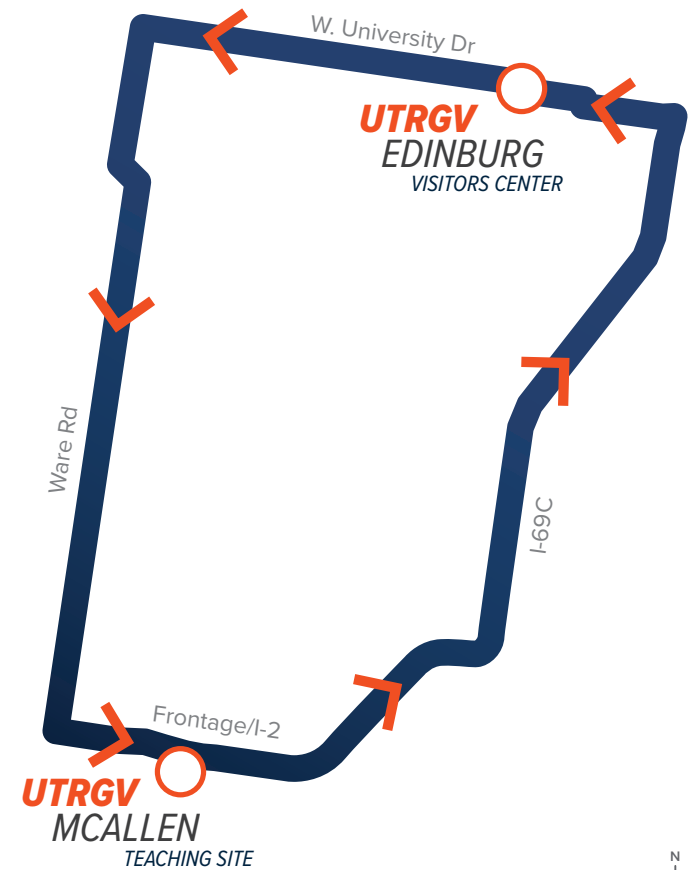

MCALLEN TEACHING SITE

MONDAY - THURSDAY

Edinburg	MCALLEN	EDINBURG
3:45 P.M.	4:15 P.M. - 4:30 P.M.	5:00 P.M.
6:30 P.M.	7:00 P.M. - 7:30 P.M.	8:00 P.M.
9:15 P.M.	9:45 P.M. - 10:10 P.M.	10:45 P.M.

TRANSPORTATION GUIDE

UTRGV
 Parking & Transportation