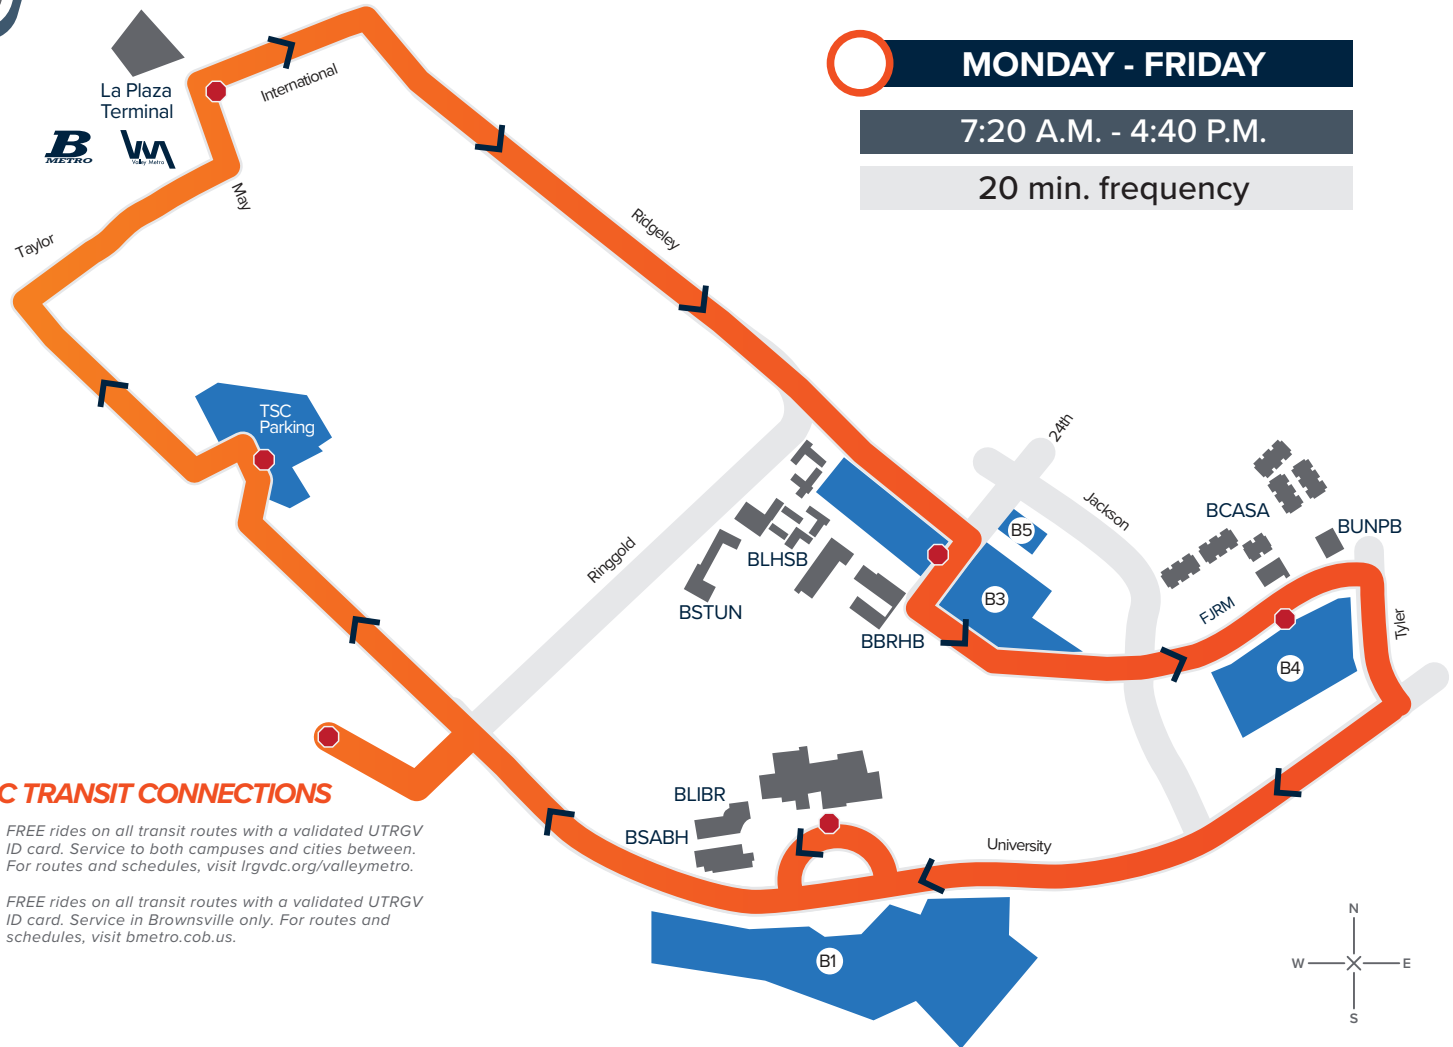

# BROWNSVILLE CAMPUS CIRCULATOR

**MONDAY - FRIDAY**  
 7:20 A.M. - 4:40 P.M.  
 20 min. frequency

- Bus Route
- Ⓧ Bus Shelter
- Designated Stop
- P Parking Lot
- > Direction

### PUBLIC TRANSIT CONNECTIONS

FREE rides on all transit routes with a validated UTRGV ID card. Service to both campuses and cities between. For routes and schedules, visit [lrgvdc.org/valleymetro](http://lrgvdc.org/valleymetro).

FREE rides on all transit routes with a validated UTRGV ID card. Service in Brownsville only. For routes and schedules, visit [bmetro.cob.us](http://bmetro.cob.us).