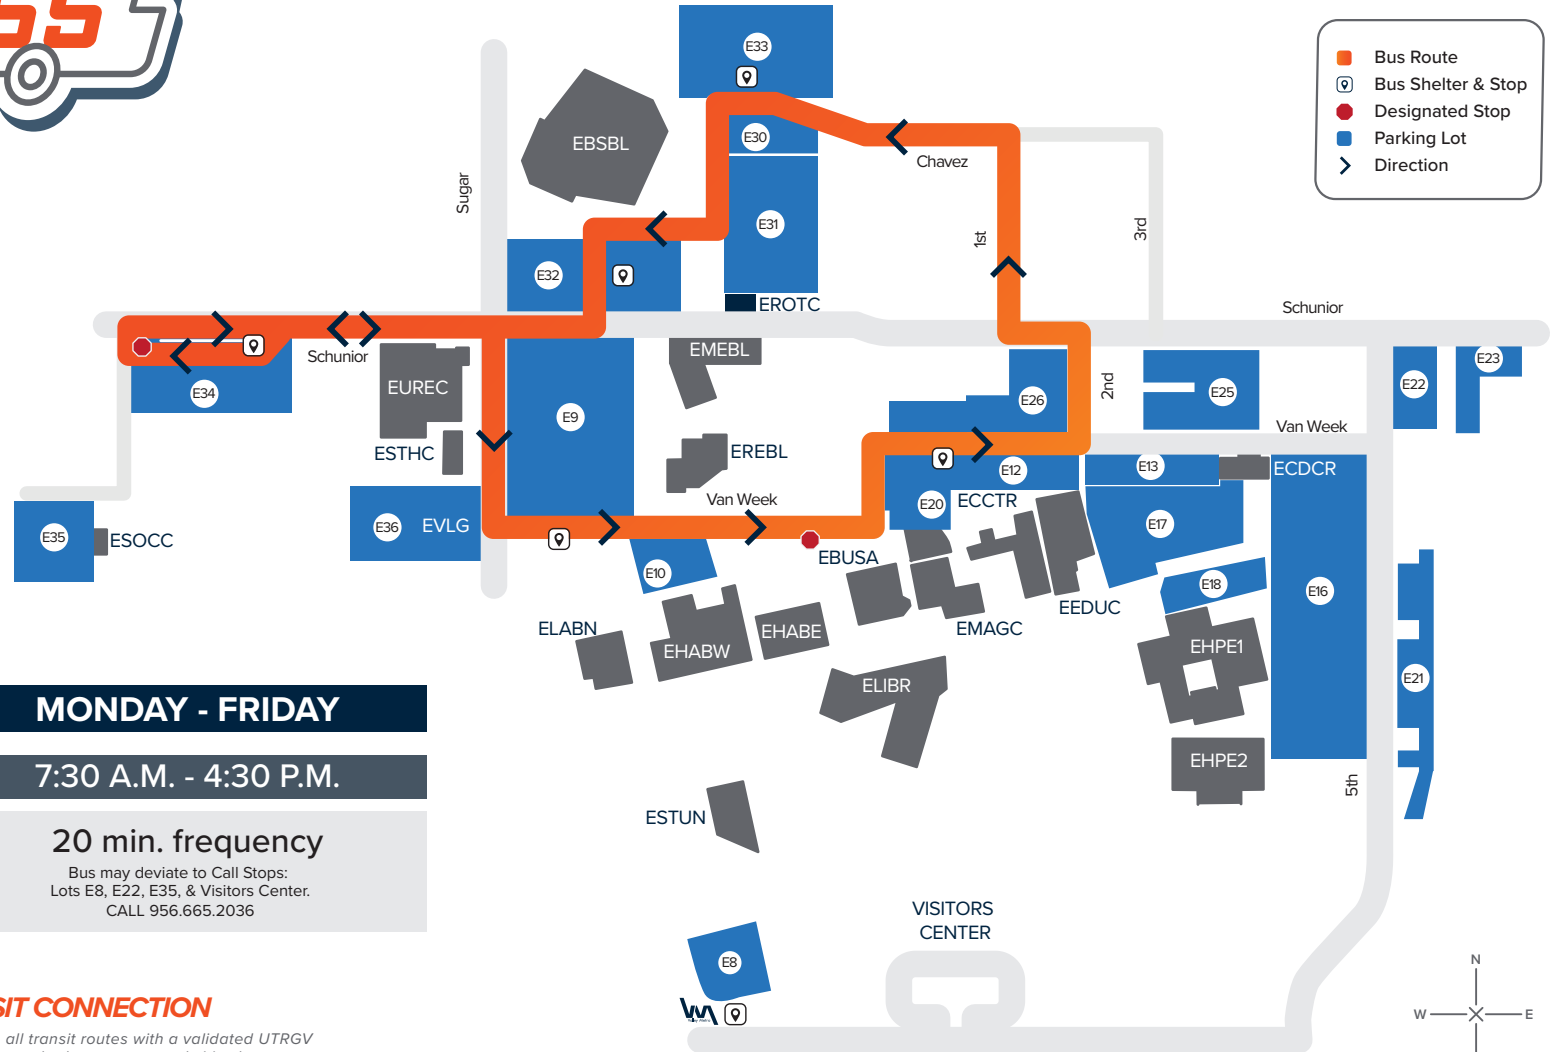

EDINBURG CAMPUS CIRCULATOR

MONDAY - FRIDAY
7:30 A.M. - 4:30 P.M.
20 min. frequency
 Bus may deviate to Call Stops:
 Lots E8, E22, E35, & Visitors Center.
 CALL 956.665.2036

PUBLIC TRANSIT CONNECTION

FREE rides on all transit routes with a validated UTRGV ID card. Service to both campuses and cities between. For routes and schedules, visit lrgvdc.org/valleymetro.

TRANSPORTATION GUIDE

EFFECTIVE 8.27.18

ADA Accessible
 Free and open to the general public
 First come first served basis
 Reserved seating is unavailable
 Schedule is subject to change without notice

☎ 956.665.2036
 📍 utrgv.edu/pts
 📧 @utrgv_pts

UTRGV
 Parking & Transportation