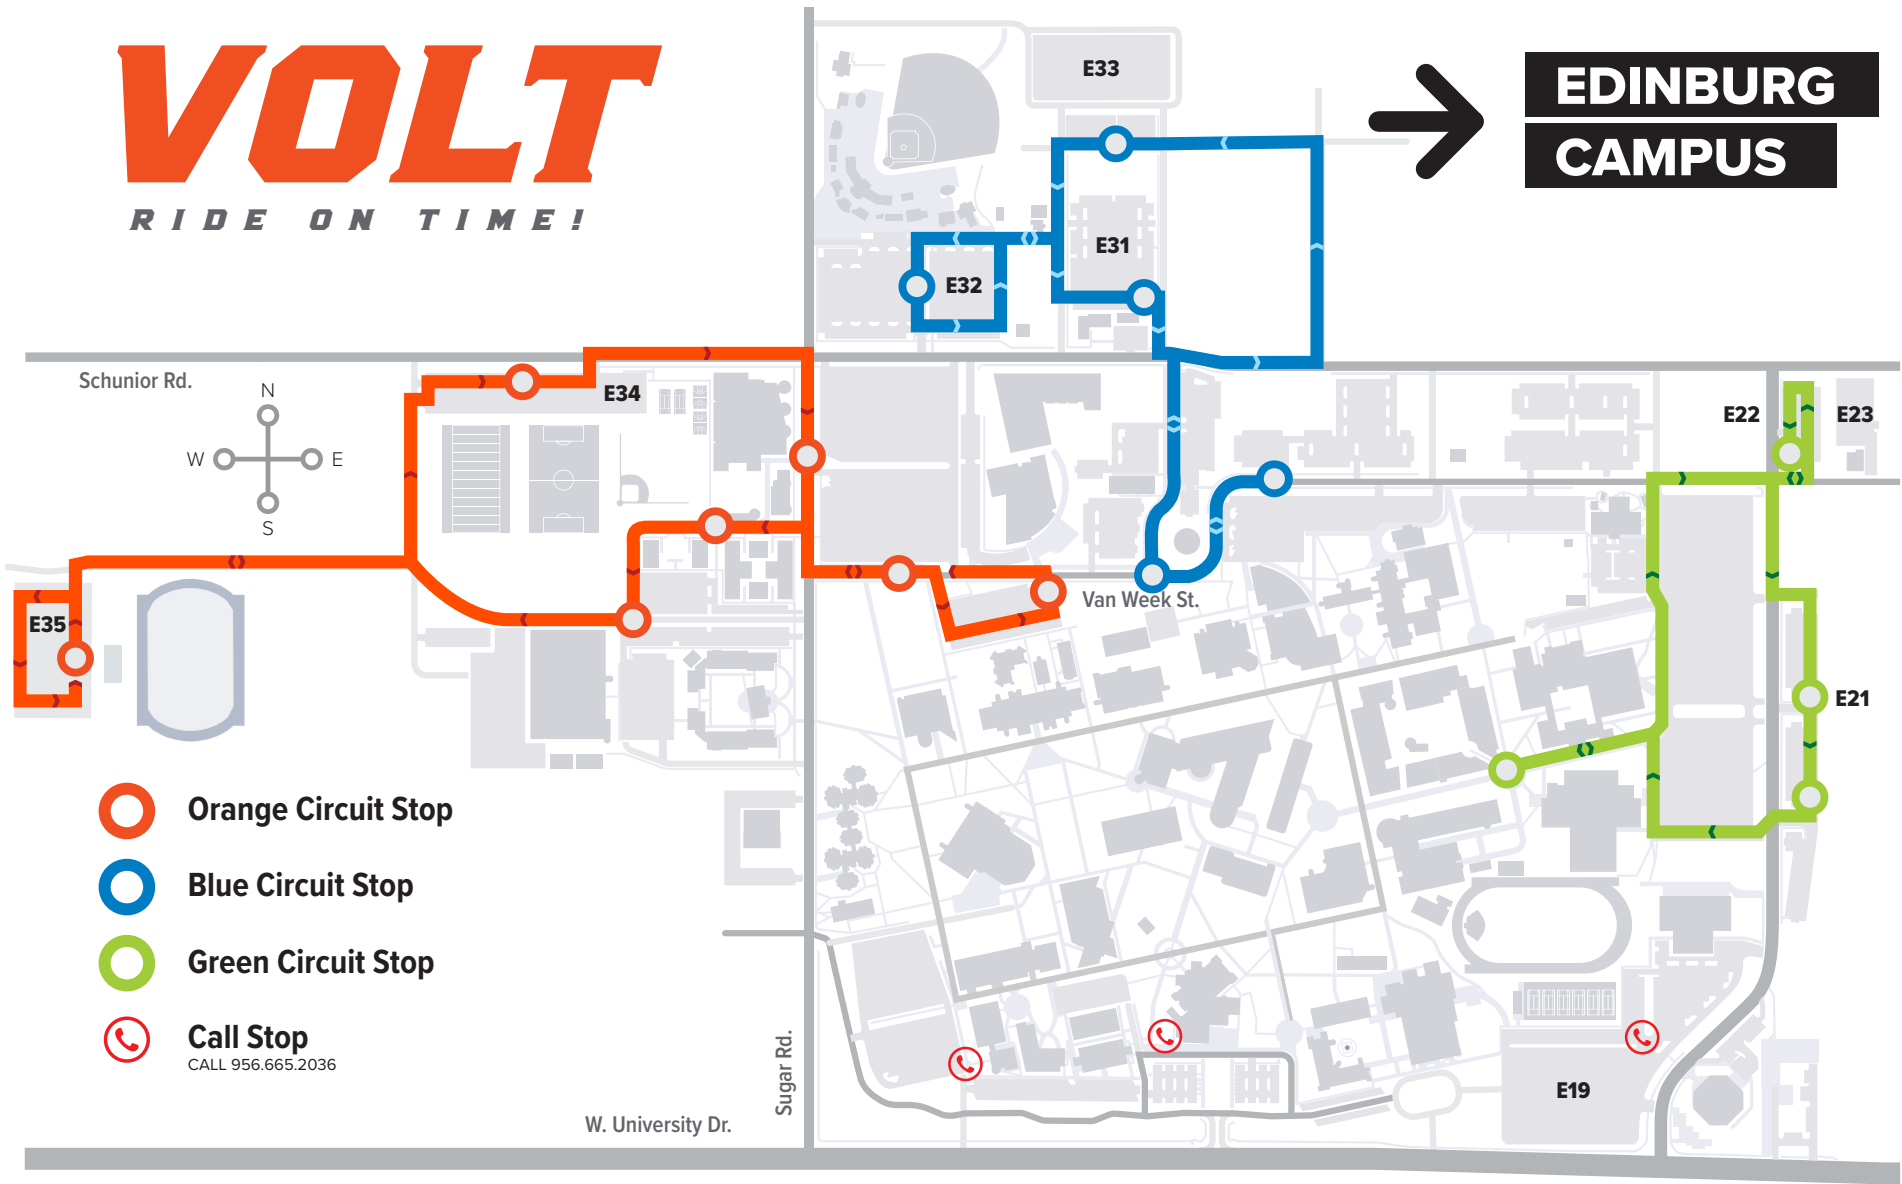

# VOLT

RIDE ON TIME!

**EDINBURG  
CAMPUS**

-  Orange Circuit Stop
-  Blue Circuit Stop
-  Green Circuit Stop
-  Call Stop  
CALL 956.665.2036

-  Monday - Friday
-  7:30 A.M. - 5:00 P.M.
-  5 minute frequency

**UTRGV**  
 Parking & Transportation