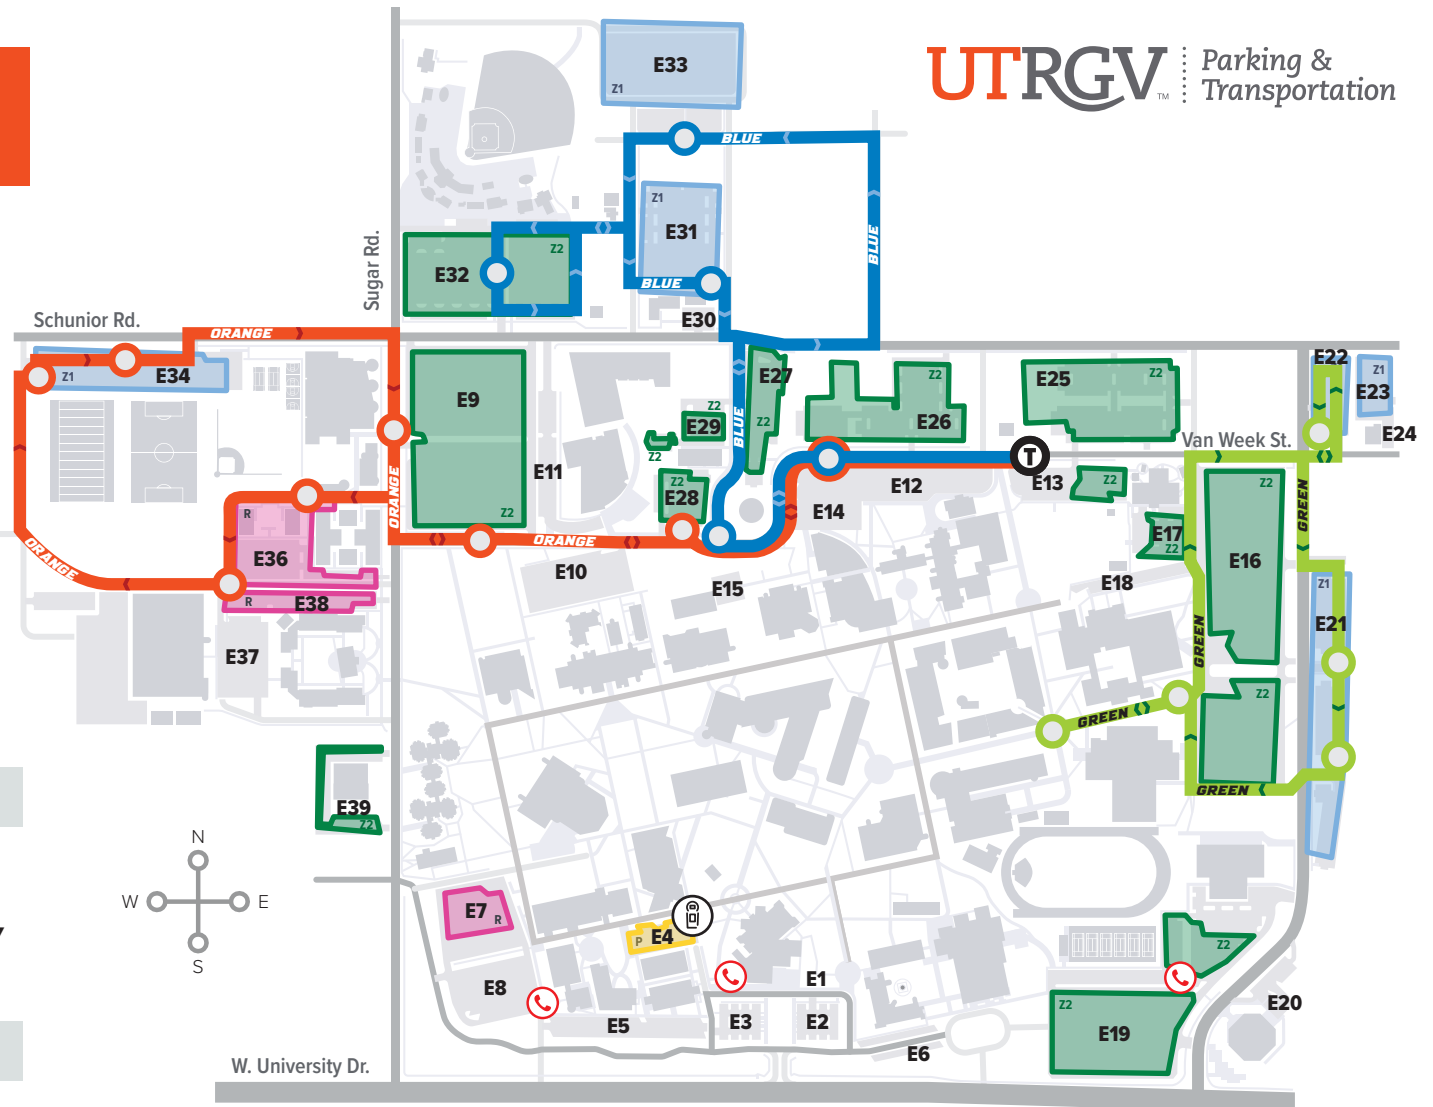

VOLT

EDINBURG CAMPUS

Effective January 18, 2022

UTRGV Parking & Transportation

STUDENT PARKING

- ZONE 1
- RESIDENT
- ZONE 2
- PARK & PAY PAY STATION

CIRCUITS

- Orange Circuit Stop
- Blue Circuit Stop
- Green Circuit Stop
- Call Stop
CALL 956.665.2036
- Transfer Point
Transfer from one circuit to another

Monday - Friday
7:30 A.M. - 5:00 P.M.
15 minute frequency

ADA Accessible
Free and open to the general public
First come first served basis
Reserved seating is unavailable
Schedule is subject to change without notice