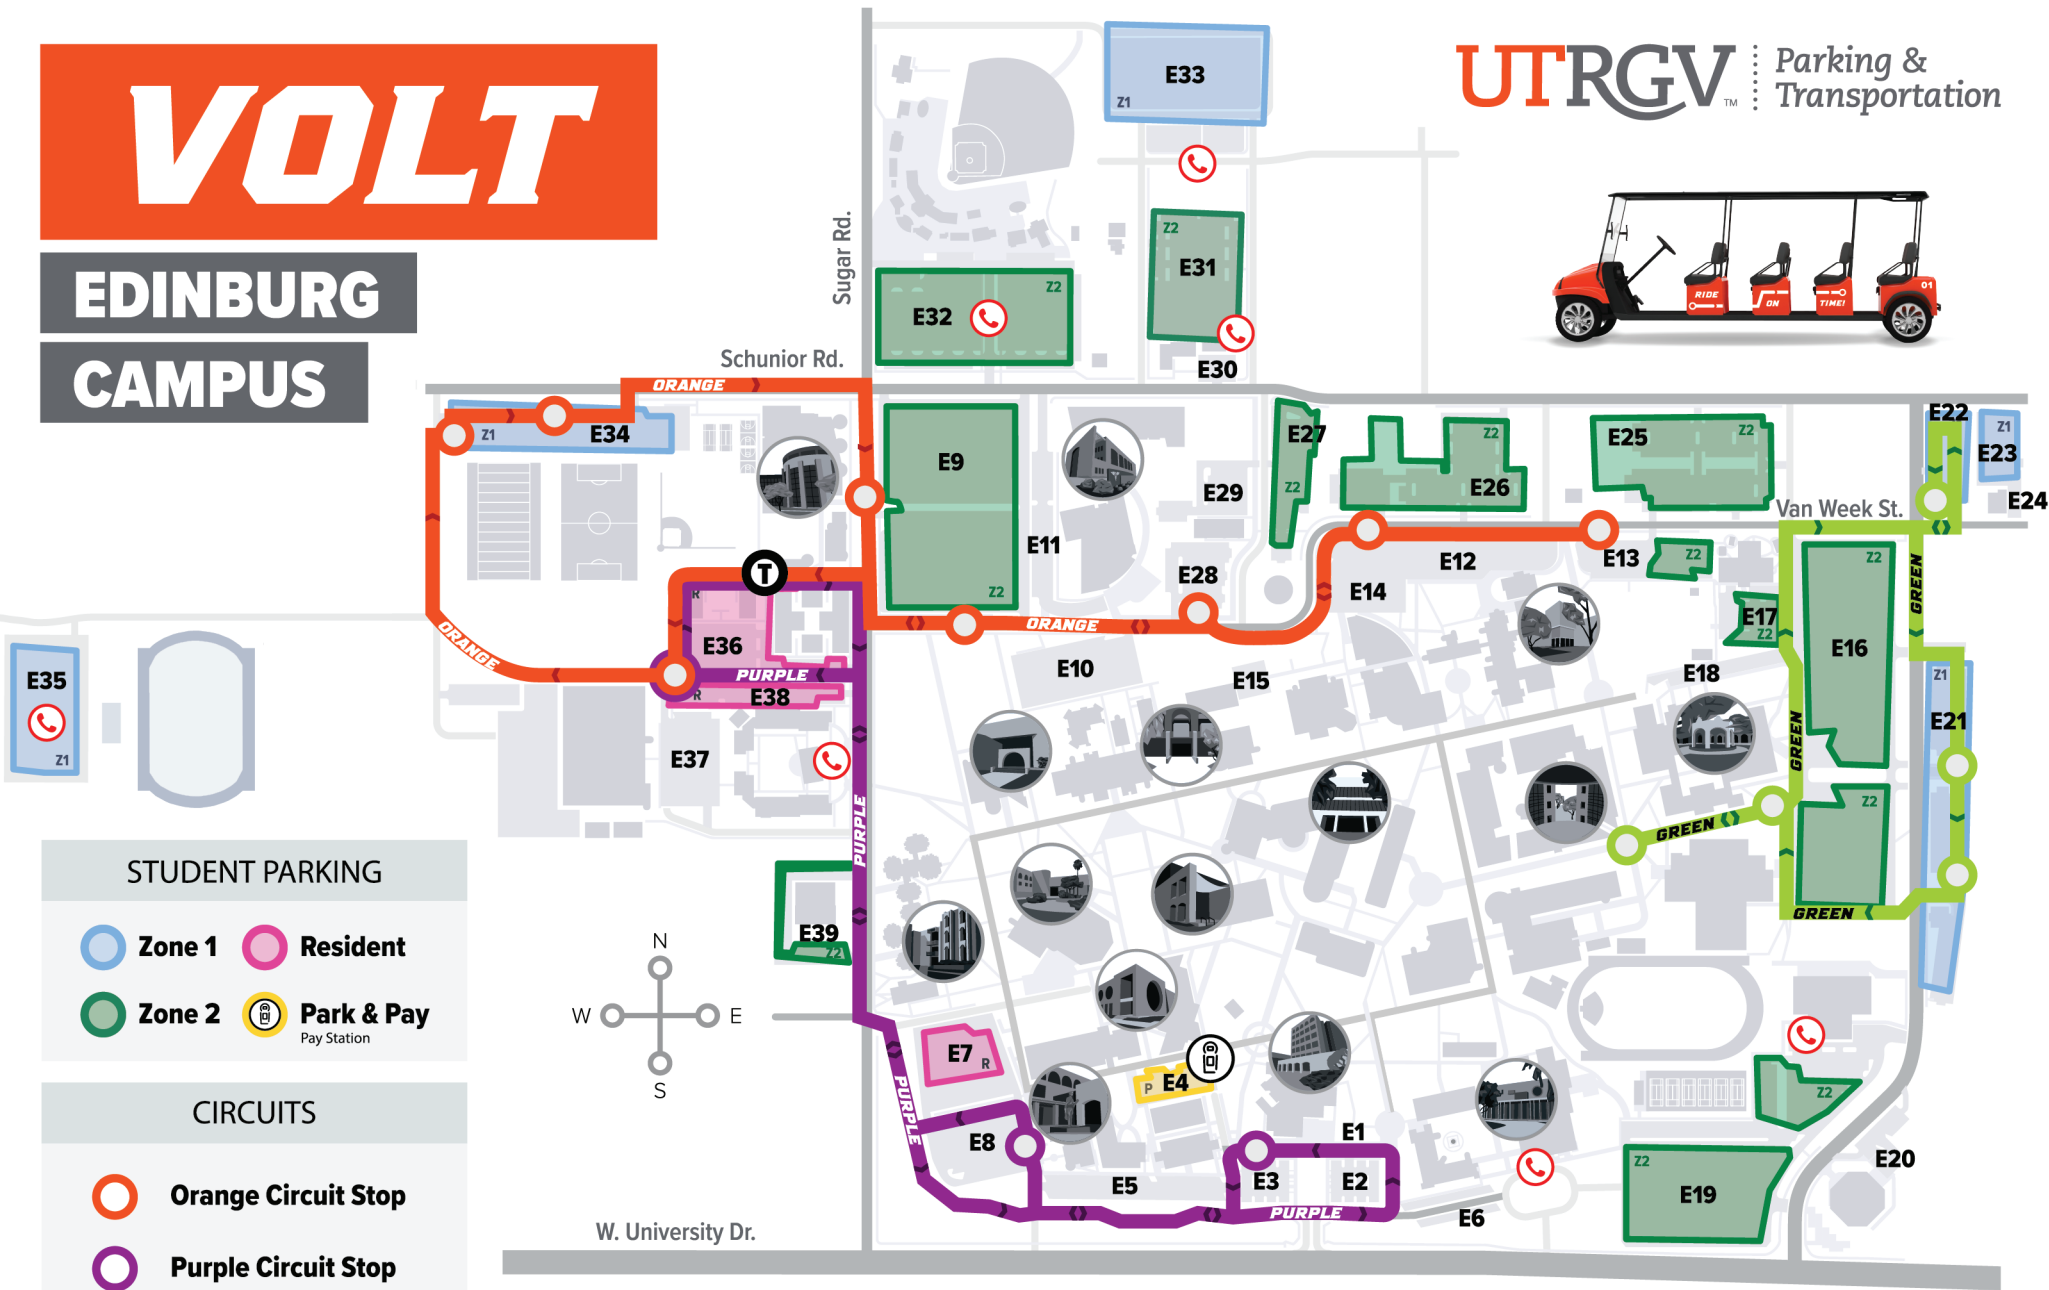

VOLT

EDINBURG CAMPUS

STUDENT PARKING

- Zone 1 (Blue circle)
- Resident (Pink circle)
- Zone 2 (Green circle)
- Park & Pay Pay Station (Yellow circle with 'P')

CIRCUITS

- Orange Circuit Stop (Orange circle)
- Purple Circuit Stop (Purple circle)
- Green Circuit Stop (Green circle)
- Call Stop (Red phone icon)
Call 956.665.2036
- Transfer Point (Black 'T' in a circle)
Transfer from one circuit to another

ADA Accessible
 Free and open to the general public
 First come first served basis
 Reserved seating is unavailable
 Schedule is subject to change without notice

Edinburg: 956-665-2036
 Brownsville: 956-882-2036
utrgv.edu/pts [f /utrgvpts](https://www.facebook.com/utrgvpts)
[@utrgvpts](https://www.instagram.com/utrgvpts)