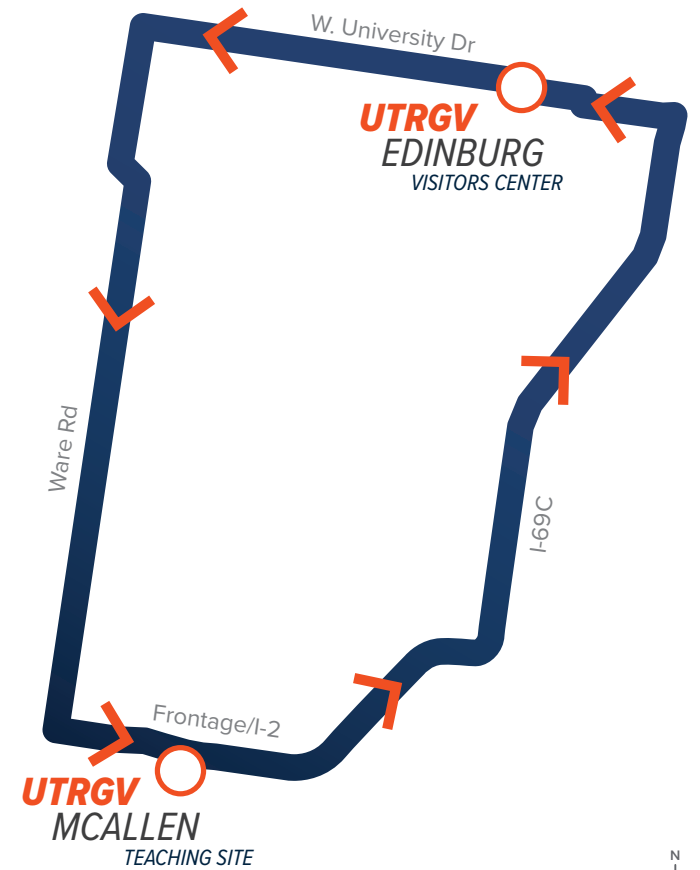

BROWNSVILLE CAMPUS CIRCULATOR

- Bus Route
- Bus Shelter
- Designated Stop
- Parking Lot
- Direction

PUBLIC TRANSIT CONNECTIONS

FREE rides on all transit routes with a validated UTRGV ID card. Service to both campuses and cities between. For routes and schedules, visit lrgvdc.org/valleymetro.

FREE rides on all transit routes with a validated UTRGV ID card. Service in Brownsville only. For routes and schedules, visit bmetro.cob.us.

UTRGV EVABL

This route provides service to the following locations upon request between 8:30 and 10:30 P.M.

RIO GRANDE CITY CONNECTOR

	RIO GRANDE CITY		MCALLEN		EDINBURG
	6:05 A.M.		* 7:30 A.M.		8:00 A.M.
	EDINBURG		MCALLEN		RIO GRANDE CITY
	4:45 P.M.		* 5:35 P.M.		7:05 P.M.

- Vaquero Express Route
- JagEXPRESS Green Line Route
- Designated Stop
- Direction

UTRGV
 Parking & Transportation

EDINBURG TO WESLACO CONNECTOR

UTRGV
EDINBURG
VISITORS CENTER

EDINBURG	WESLACO	EDINBURG
8:00 A.M.	9:00 A.M.	10:00 A.M.
10:45 A.M.	11:45 A.M.	12:45 P.M.
12:30 P.M.	1:30 P.M.	2:30 P.M.
* 3:30 P.M.	4:30 P.M.	5:30 P.M.
6:30 P.M.	7:30 P.M.	8:30 P.M.