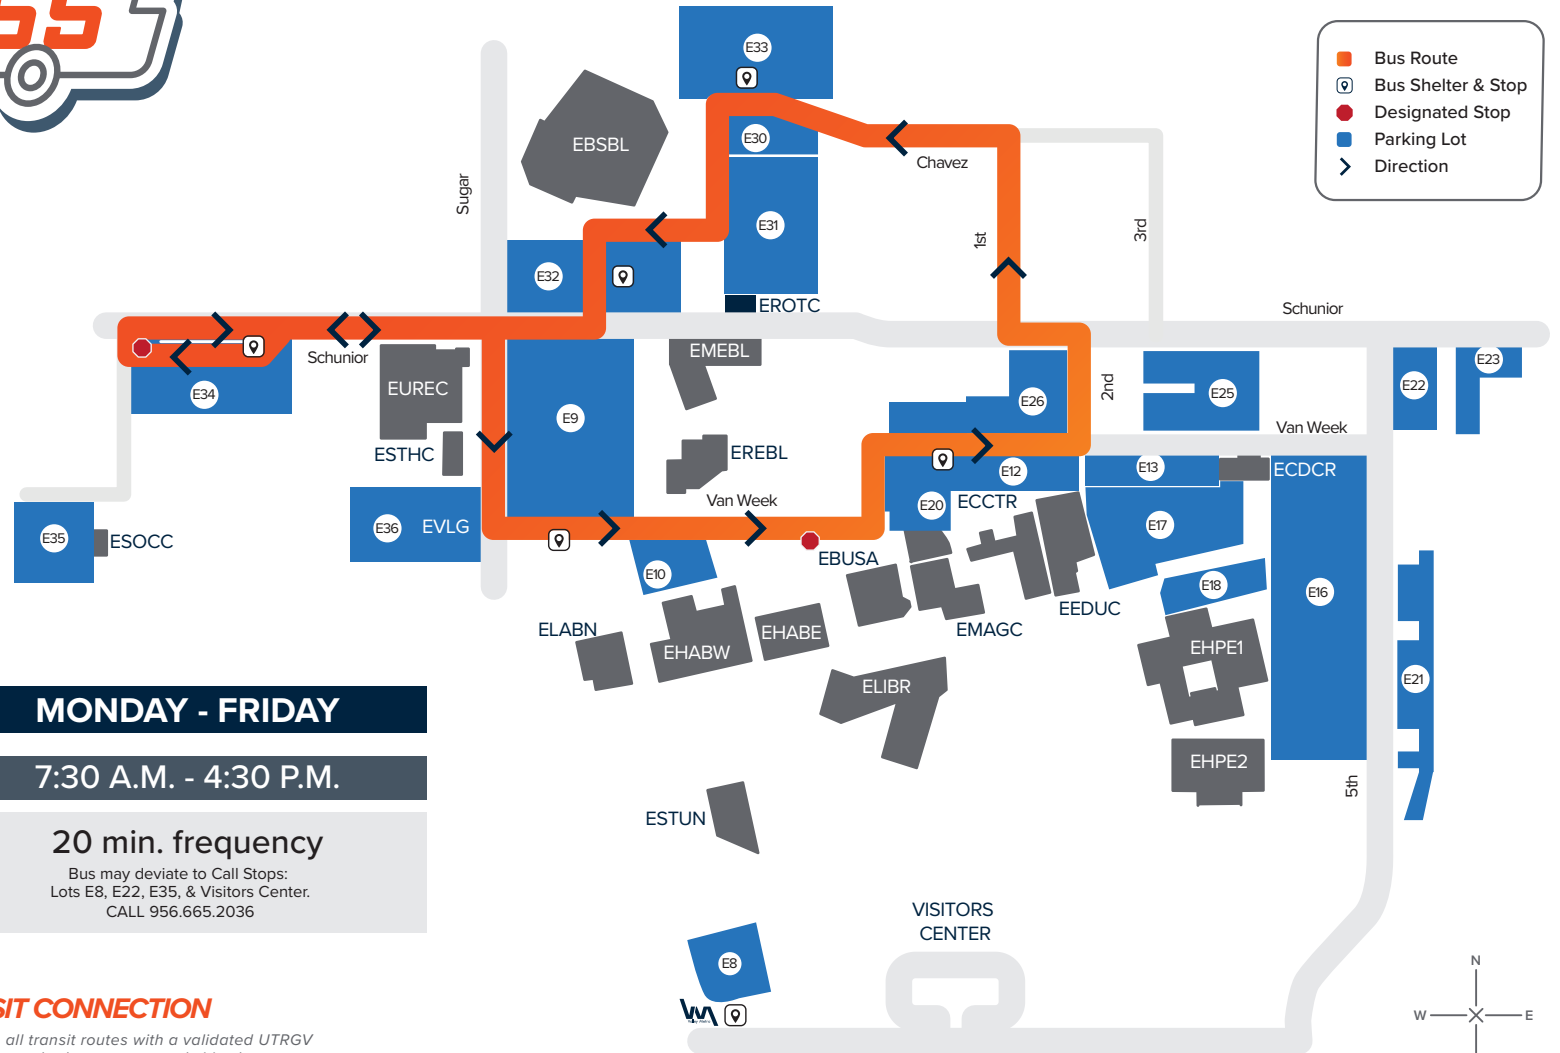

EDINBURG CAMPUS CIRCULATOR

MONDAY - FRIDAY
7:30 A.M. - 4:30 P.M.
20 min. frequency
Bus may deviate to Call Stops:
Lots E8, E22, E35, & Visitors Center.
CALL 956.665.2036

PUBLIC TRANSIT CONNECTION
FREE rides on all transit routes with a validated UTRGV ID card. Service to both campuses and cities between. For routes and schedules, visit lrgvdc.org/valleymetro.