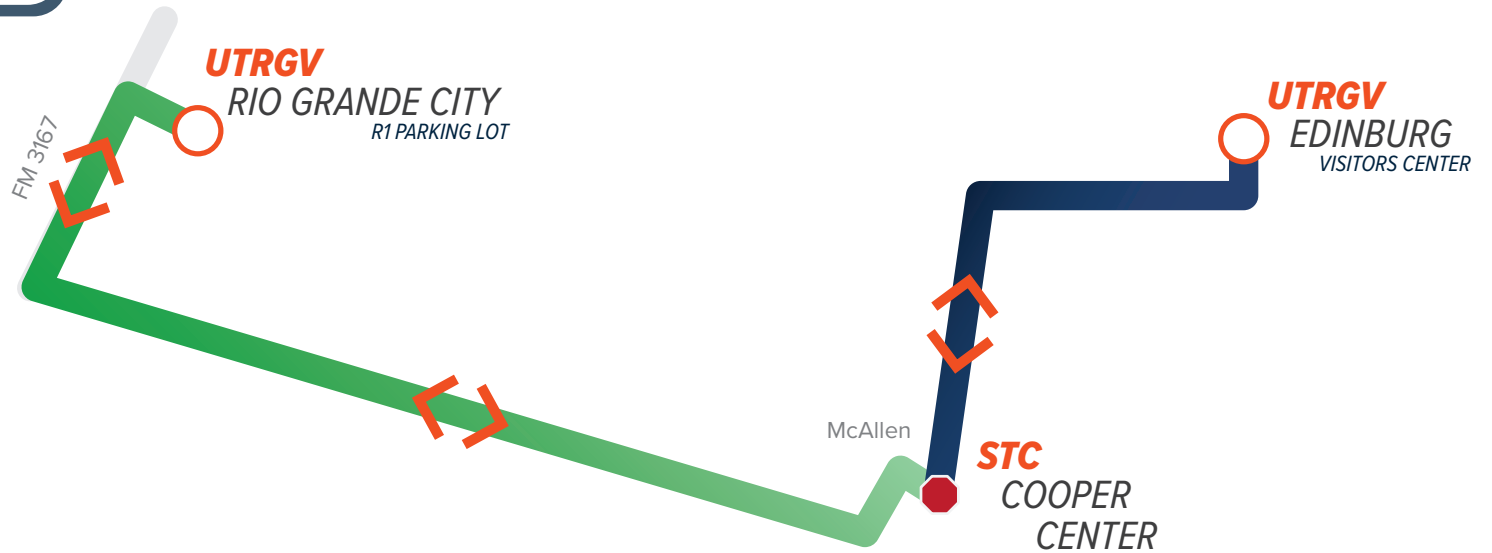

BROWNSVILLE CAMPUS CIRCULATOR

- Bus Route
- Bus Shelter
- Designated Stop
- Parking Lot
- Direction

PUBLIC TRANSIT CONNECTIONS

FREE rides on all transit routes with a validated UTRGV ID card. Service to both campuses and cities between. For routes and schedules, visit lrgvdc.org/valleymetro.

FREE rides on all transit routes with a validated UTRGV ID card. Service in Brownsville only. For routes and schedules, visit bmetro.cob.us.

UTRGV EVABL

This route provides service to the following locations upon request between 8:30 and 10:30 P.M.

RIO GRANDE CITY CONNECTOR

	RIO GRANDE CITY		MCALLEN		EDINBURG
	6:05 A.M.		* 7:30 A.M.		8:00 A.M.
	EDINBURG		MCALLEN		RIO GRANDE CITY
	4:45 P.M.		* 5:35 P.M.		7:05 P.M.

- Vaquero Express Route
- JagEXPRESS Green Line Route
- Designated Stop
- Direction

UTRGV
 Parking & Transportation

EDINBURG TO WESLACO CONNECTOR

UTRGV
EDINBURG
VISITORS CENTER

EDINBURG	WESLACO	EDINBURG
8:00 A.M.	9:00 A.M.	10:00 A.M.
10:45 A.M.	11:45 A.M.	12:45 P.M.
12:30 P.M.	1:30 P.M.	2:30 P.M.
* 3:30 P.M.	4:30 P.M.	5:30 P.M.
6:30 P.M.	7:30 P.M.	8:30 P.M.