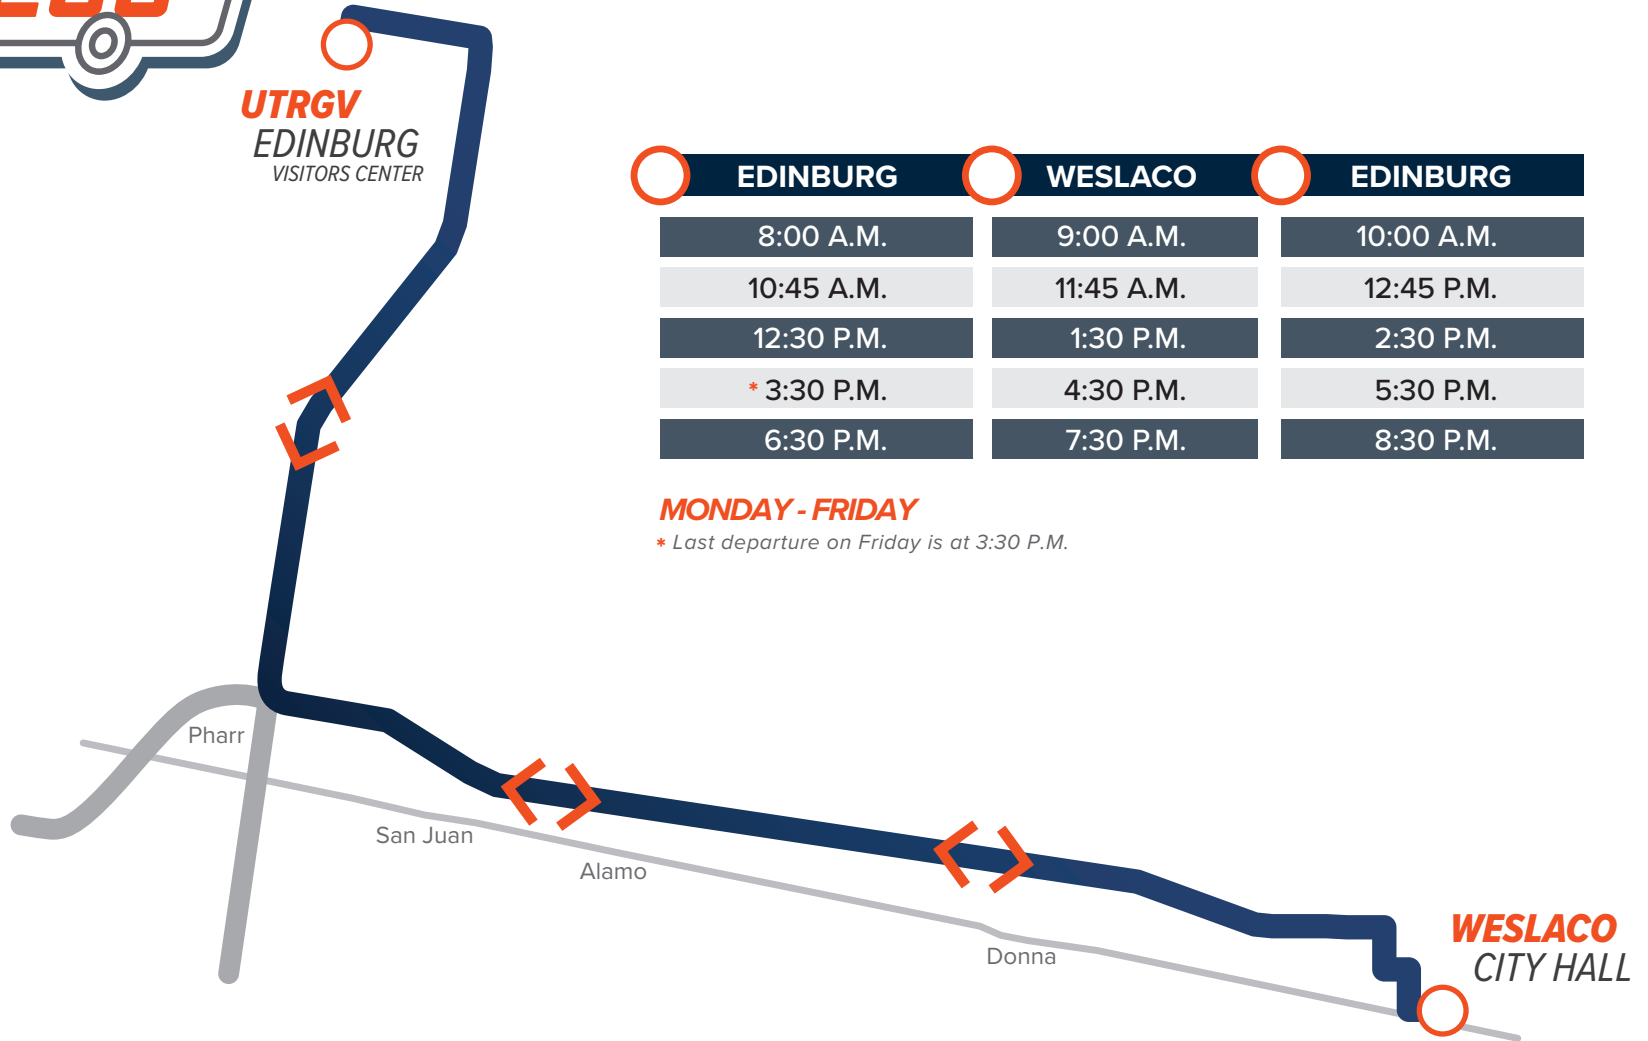

RIO GRANDE CITY CONNECTOR

	RIO GRANDE CITY		MCALLEN		EDINBURG
	6:05 A.M.		* 7:30 A.M.		8:00 A.M.
	EDINBURG		MCALLEN		RIO GRANDE CITY
	4:45 P.M.		* 5:35 P.M.		7:05 P.M.

- Vaquero Express Route
- JagEXPRESS Green Line Route
- Designated Stop
- Direction

UTRGV
 Parking & Transportation

EDINBURG TO WESLACO CONNECTOR

UTRGV
EDINBURG
VISITORS CENTER

EDINBURG	WESLACO	EDINBURG
8:00 A.M.	9:00 A.M.	10:00 A.M.
10:45 A.M.	11:45 A.M.	12:45 P.M.
12:30 P.M.	1:30 P.M.	2:30 P.M.
* 3:30 P.M.	4:30 P.M.	5:30 P.M.
6:30 P.M.	7:30 P.M.	8:30 P.M.

MONDAY - FRIDAY

* Last departure on Friday is at 3:30 P.M.

TRANSPORTATION GUIDE
EFFECTIVE 8.27.18

ADA Accessible
Free and open to the general public
First come first served basis
Reserved seating is unavailable
Schedule is subject to change without notice

MONDAY - FRIDAY

Last departure on Friday is at 6:00 P.M.

Harlingen stops that are not scheduled may be requested upon boarding.