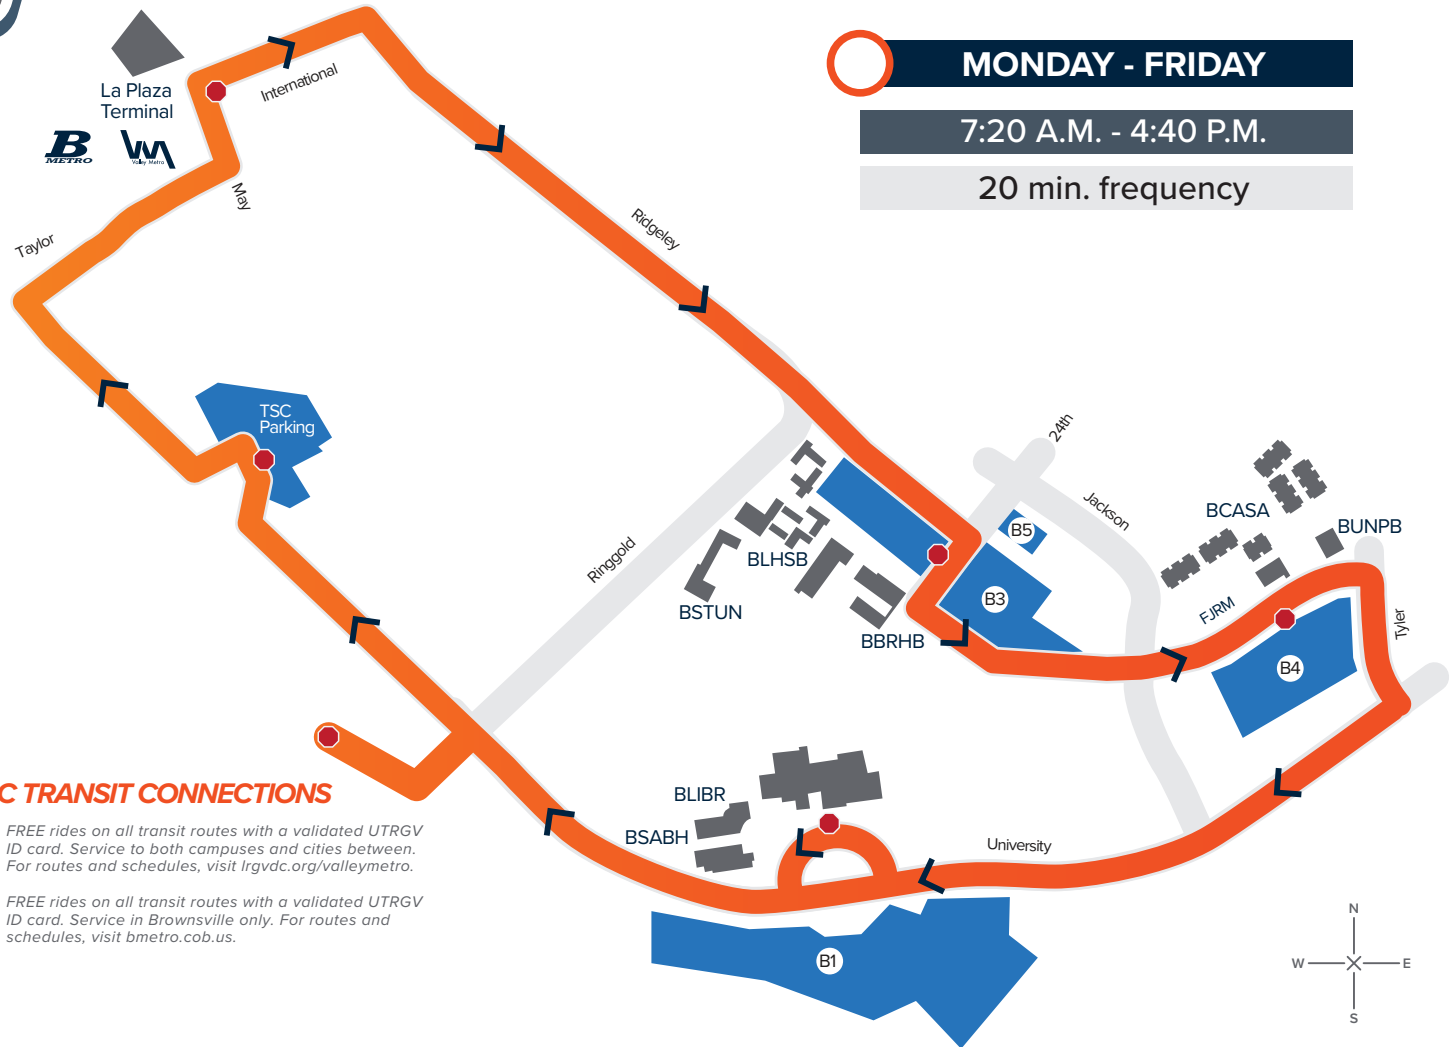

BROWNSVILLE CAMPUS CIRCULATOR

- Bus Route
- Bus Shelter
- Designated Stop
- Parking Lot
- Direction

PUBLIC TRANSIT CONNECTIONS

FREE rides on all transit routes with a validated UTRGV ID card. Service to both campuses and cities between. For routes and schedules, visit lrgvdc.org/valleymetro.

FREE rides on all transit routes with a validated UTRGV ID card. Service in Brownsville only. For routes and schedules, visit bmetro.cob.us.

UTRGV EVABL

This route provides service to the following locations upon request between 8:30 and 10:30 P.M.

RIO GRANDE CITY CONNECTOR

	RIO GRANDE CITY		MCALLEN		EDINBURG
	6:05 A.M.		* 7:30 A.M.		8:00 A.M.
	EDINBURG		MCALLEN		RIO GRANDE CITY
	4:45 P.M.		* 5:35 P.M.		7:05 P.M.

- Vaquero Express Route
- JagEXPRESS Green Line Route
- Designated Stop
- Direction

MONDAY - FRIDAY

* Last departure on Friday is at 3:30 P.M.

TRANSPORTATION GUIDE
EFFECTIVE 8.27.18

ADA Accessible
Free and open to the general public
First come first served basis
Reserved seating is unavailable
Schedule is subject to change without notice