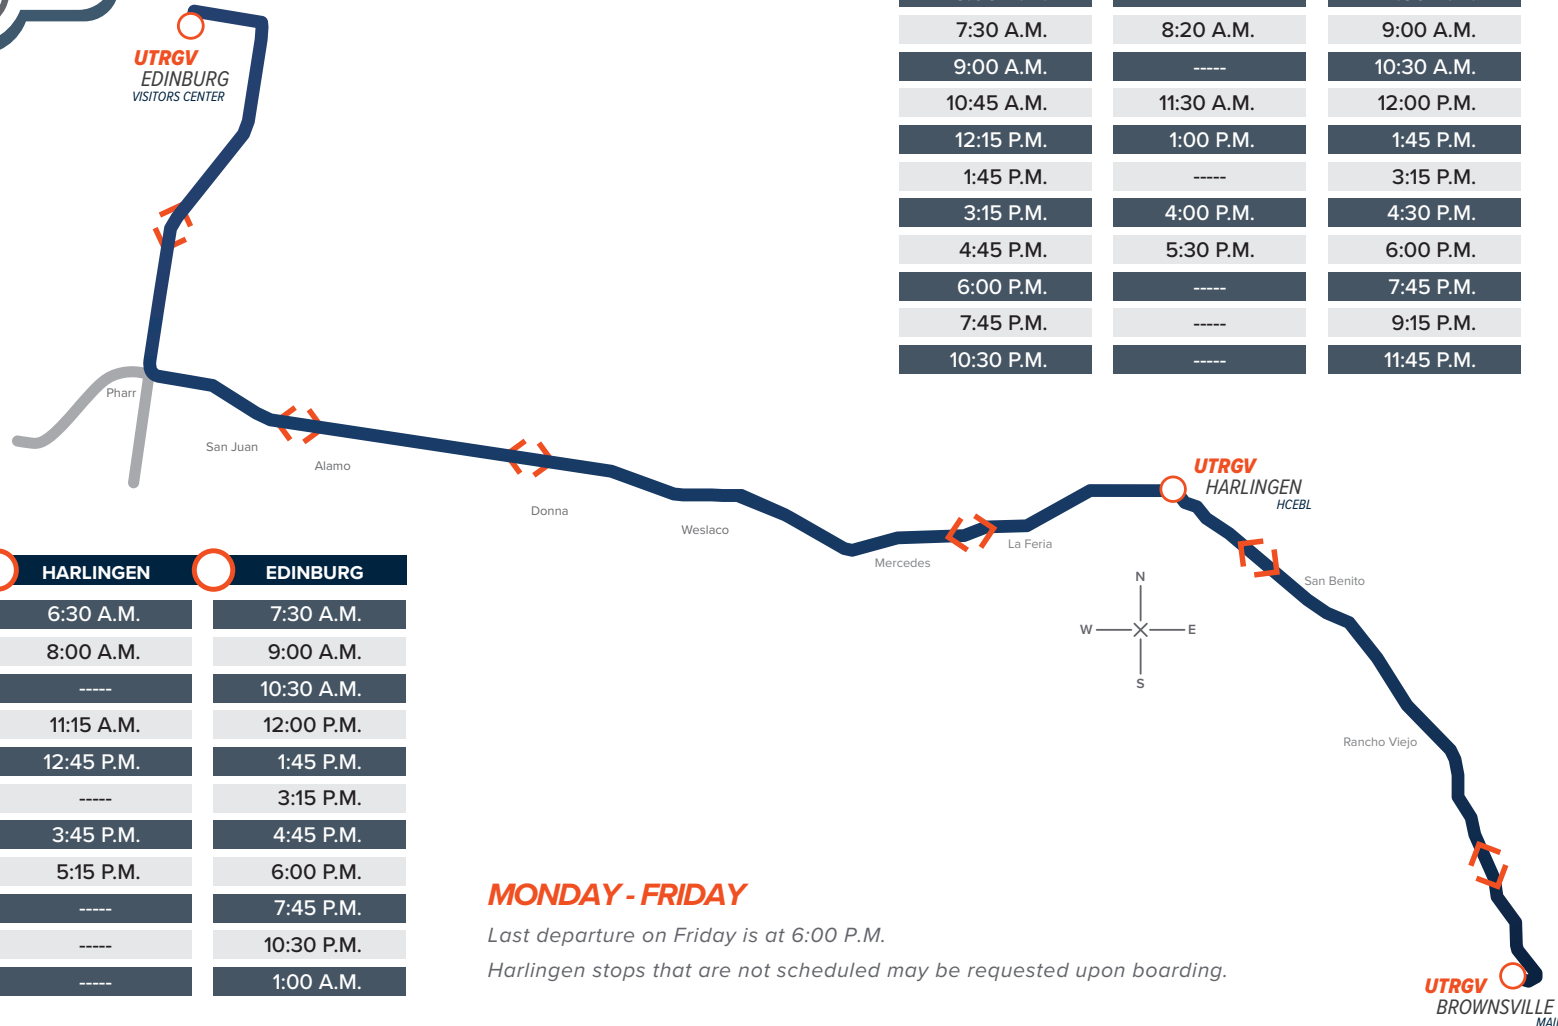

MONDAY - FRIDAY

* Last departure on Friday is at 3:30 P.M.

TRANSPORTATION GUIDE
EFFECTIVE 8.27.18

ADA Accessible
Free and open to the general public
First come first served basis
Reserved seating is unavailable
Schedule is subject to change without notice

☎ 956.665.2036
 📍 utrgv.edu/pts
 🐦 @utrgv_pts

UTRGV
 Parking & Transportation

CAMPUS CONNECTOR

EDINBURG	HARLINGEN	BROWNSVILLE
6:00 A.M.	6:50 A.M.	7:30 A.M.
7:30 A.M.	8:20 A.M.	9:00 A.M.
9:00 A.M.	----	10:30 A.M.
10:45 A.M.	11:30 A.M.	12:00 P.M.
12:15 P.M.	1:00 P.M.	1:45 P.M.
1:45 P.M.	----	3:15 P.M.
3:15 P.M.	4:00 P.M.	4:30 P.M.
4:45 P.M.	5:30 P.M.	6:00 P.M.
6:00 P.M.	----	7:45 P.M.
7:45 P.M.	----	9:15 P.M.
10:30 P.M.	----	11:45 P.M.

BROWNSVILLE	HARLINGEN	EDINBURG
6:00 A.M.	6:30 A.M.	7:30 A.M.
7:30 A.M.	8:00 A.M.	9:00 A.M.
9:00 A.M.	----	10:30 A.M.
10:45 A.M.	11:15 A.M.	12:00 P.M.
12:15 P.M.	12:45 P.M.	1:45 P.M.
1:45 P.M.	----	3:15 P.M.
3:15 P.M.	3:45 P.M.	4:45 P.M.
4:45 P.M.	5:15 P.M.	6:00 P.M.
6:00 P.M.	----	7:45 P.M.
9:15 P.M.	----	10:30 P.M.
11:45 P.M.	----	1:00 A.M.

MONDAY - FRIDAY

Last departure on Friday is at 6:00 P.M.

Harlingen stops that are not scheduled may be requested upon boarding.