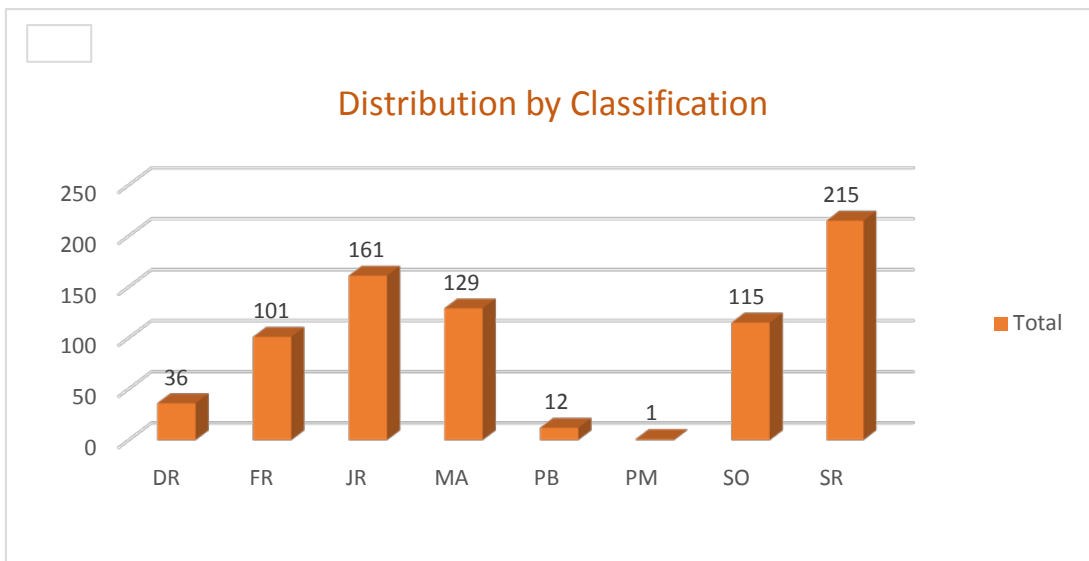

Distribution by Country

Country	Total
Nepal	5
New Zealand	1
Niger	1
Nigeria	4
Norway	2
Pakistan	2
Panama	1
Paraguay	1
Peru	1
Philippines	2
Poland	4
Portugal	1
Russia	4
Rwanda	2
Serbia-Montenegro	3
South Korea	4
Spain	4
Sweden	3
Taiwan	1
Thailand	1
Tunisia	1
Turkey	3
United Kingdom	1
Uruguay	2
Venezuela	8
Vietnam	3
Grand Total	770

Distribution by Majors

Majors	Total
History	2
Information Systems	1
Information Technology	6
Interdisciplinary Studies	20
International Business	30
Kinesiology	10
Management	32
Manufacturing Engineering	26
Marketing	27
Mass Communication	9
Materials Management & Logistics	1
Mathematics	12
Mechanical Engineering	59
Multidisciplinary Studies	6
Music	8
Nursing	23
Occupational Therapy	1
Performance	6
Philosophy	2
Physician Assistant Studies	3
Physics	25
Political Science	3
Post Bac Prof Improve GR	1
Post Bac Prof Improve UG	1
Psychology	31
Public Affairs	2
Rehabilitation Counseling	3
Rehabilitation Services	9
School Psychology	1
Social Work	6
Sociology	2
Spanish	3
Spanish Trans & Interpreting	3
Theatre	7
Undeclared	18
Grand Total	770

Distribution by Academic Level

Level	Total
DR	36
MA	129
PB	12
PM	1
UG	592
Grand Total	770

DR - Doctorate
MA - Masters
PB - Post-Bachelors
PB - Post-Masters
UG - Undergraduate

Distribution by Visa Types

Visa Type	Total
A1	1
E1	1
E2	5
F1	705
F3	35
H1	4
H4	4
J1	3
L2	4
R1	2
TD	3
TN	3
Grand Total	770

Distribution by Classification

Classification	Total
DR	36
FR	101
JR	161
MA	129
PB	12
PM	1
SO	115
SR	215
Grand Total	770

DR - Doctorate
FR - Freshman
JR - Junior
MA - Masters
PB - Post-Bachelors
PB - Post-Masters
SO - Sophomore
SR - Senior