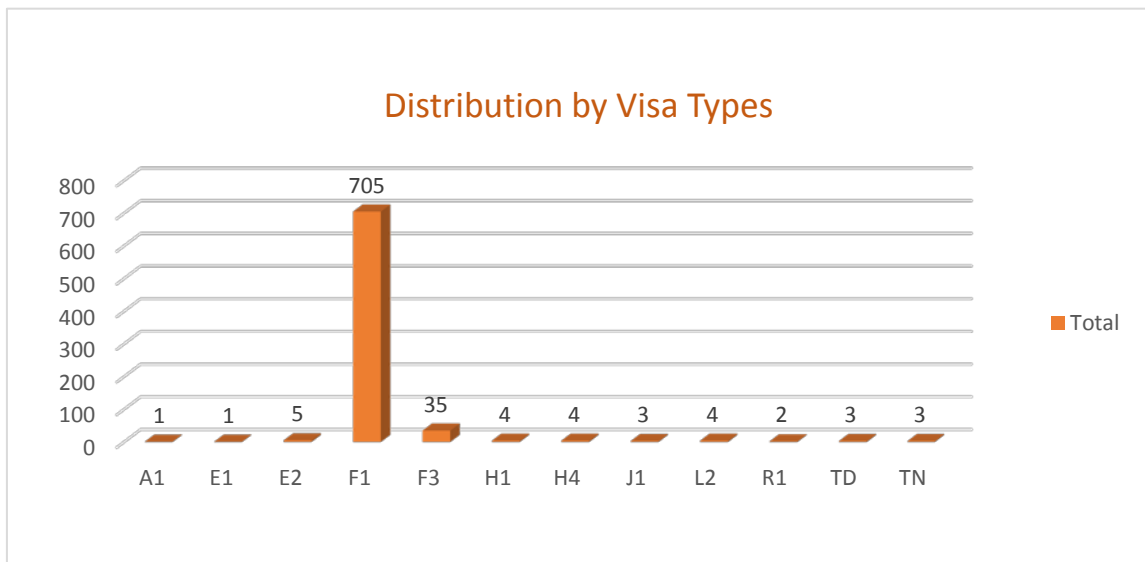

Distribution by Country

Country	Total
Nepal	5
New Zealand	1
Niger	1
Nigeria	4
Norway	2
Pakistan	2
Panama	1
Paraguay	1
Peru	1
Philippines	2
Poland	4
Portugal	1
Russia	4
Rwanda	2
Serbia-Montenegro	3
South Korea	4
Spain	4
Sweden	3
Taiwan	1
Thailand	1
Tunisia	1
Turkey	3
United Kingdom	1
Uruguay	2
Venezuela	8
Vietnam	3
Grand Total	770

Distribution by Majors

Majors	Total
History	2
Information Systems	1
Information Technology	6
Interdisciplinary Studies	20
International Business	30
Kinesiology	10
Management	32
Manufacturing Engineering	26
Marketing	27
Mass Communication	9
Materials Management & Logistics	1
Mathematics	12
Mechanical Engineering	59
Multidisciplinary Studies	6
Music	8
Nursing	23
Occupational Therapy	1
Performance	6
Philosophy	2
Physician Assistant Studies	3
Physics	25
Political Science	3
Post Bac Prof Improve GR	1
Post Bac Prof Improve UG	1
Psychology	31
Public Affairs	2
Rehabilitation Counseling	3
Rehabilitation Services	9
School Psychology	1
Social Work	6
Sociology	2
Spanish	3
Spanish Trans & Interpreting	3
Theatre	7
Undeclared	18
Grand Total	770

Distribution by Academic Level

Level	Total
DR	36
MA	129
PB	12
PM	1
UG	592
Grand Total	770

DR - Doctorate
MA - Masters
PB - Post-Bachelors
PB - Post-Masters
UG - Undergraduate

Distribution by Visa Types

Visa Type	Total
A1	1
E1	1
E2	5
F1	705
F3	35
H1	4
H4	4
J1	3
L2	4
R1	2
TD	3
TN	3
Grand Total	770