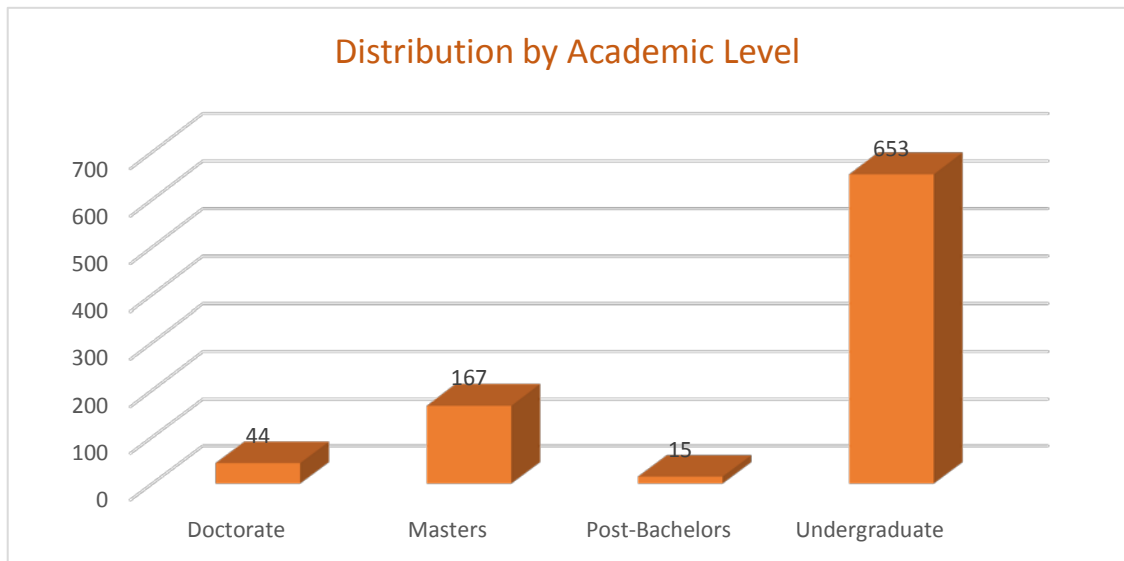

Distribution by Country

Country	Total
Pakistan	5
Panama	2
Paraguay	1
Peru	1
Philippines	2
Poland	5
Portugal	1
Russia	4
Rwanda	2
Senegal	1
Serbia-Montenegro	3
South Korea	9
Spain	4
Sweden	4
Taiwan	1
Thailand	1
Tunisia	1
Turkey	3
United Kingdom	3
Uruguay	1
Venezuela	13
Vietnam	3
Grand Total	879

Distribution by Visa Types

Visa Type	Total
E1	2
E2	12
F1	786
F3	44
H1	4
H4	9
J1	6
L1	1
L2	6
R1	3
TD	3
TN	3
Grand Total	879

Distribution by Academic Level

Level	Total
Doctorate	44
Masters	167
Post-Bachelors	15
Undergraduate	653
Grand Total	879