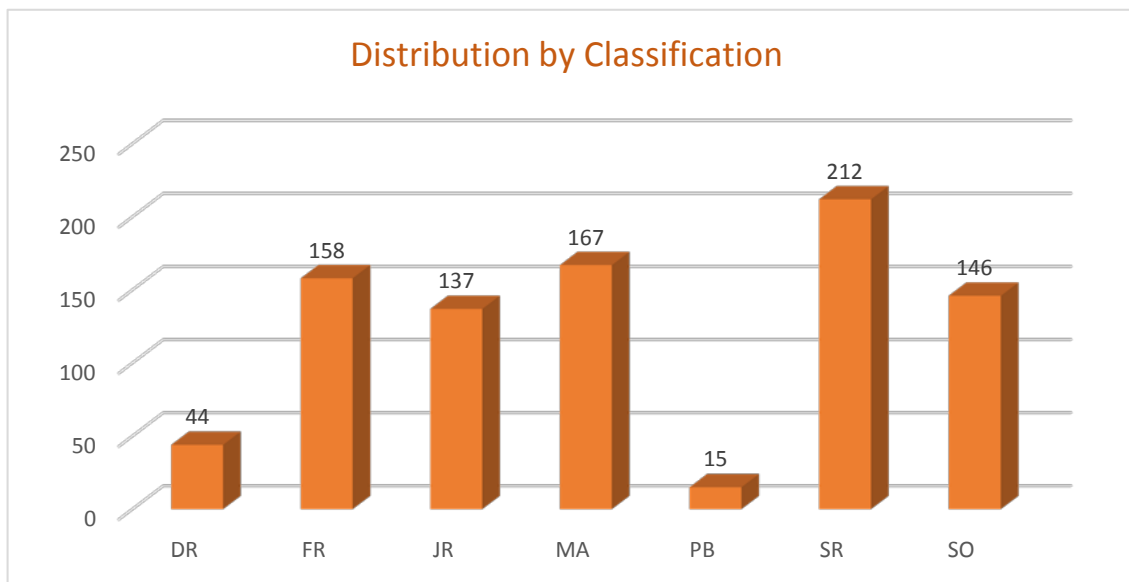

FALL 2016

Distribution by Country

Country	Total
Argentina	1
Armenia	1
Australia	2
Austria	3
Bangladesh	6
Brazil	12
Burma	1
Cameroon	2
Canada	6
Chile	1
China	20
Colombia	4
Denmark	1
Egypt	1
El Salvador	1
Finland	7
France	3
Germany	1
Ghana	2
Great Britain and N Ireland	2
Greece	2
Honduras	1
Hong Kong	1
Iceland	1
India	47
Iran	9
Ireland	2
Israel	1
Italy	1
Jamaica	1
Japan	1
Kazakhstan	2
Lebanon	2
Macedonia	1
Madagascar	1
Mexico	646
Nepal	5
New Zealand	1
Nigeria	5
Norway	2

Distribution by Country

Country	Total
Pakistan	5
Panama	2
Paraguay	1
Peru	1
Philippines	2
Poland	5
Portugal	1
Russia	4
Rwanda	2
Senegal	1
Serbia-Montenegro	3
South Korea	9
Spain	4
Sweden	4
Taiwan	1
Thailand	1
Tunisia	1
Turkey	3
United Kingdom	3
Uruguay	1
Venezuela	13
Vietnam	3
Grand Total	879

Distribution by Visa Types

Visa Type	Total
E1	2
E2	12
F1	786
F3	44
H1	4
H4	9
J1	6
L1	1
L2	6
R1	3
TD	3
TN	3
Grand Total	879

Distribution by Academic Level

Level	Total
Doctorate	44
Masters	167
Post-Bachelors	15
Undergraduate	653
Grand Total	879

Distribution by Classification

Classification	Total
DR	44
FR	158
JR	137
MA	167
PB	15
SR	212
SO	146
Grand Total	879

DR - Doctorate

FR - Freshman

JR - Junior

MA-Masters

PB - Post-Bachelors

SR - Senior