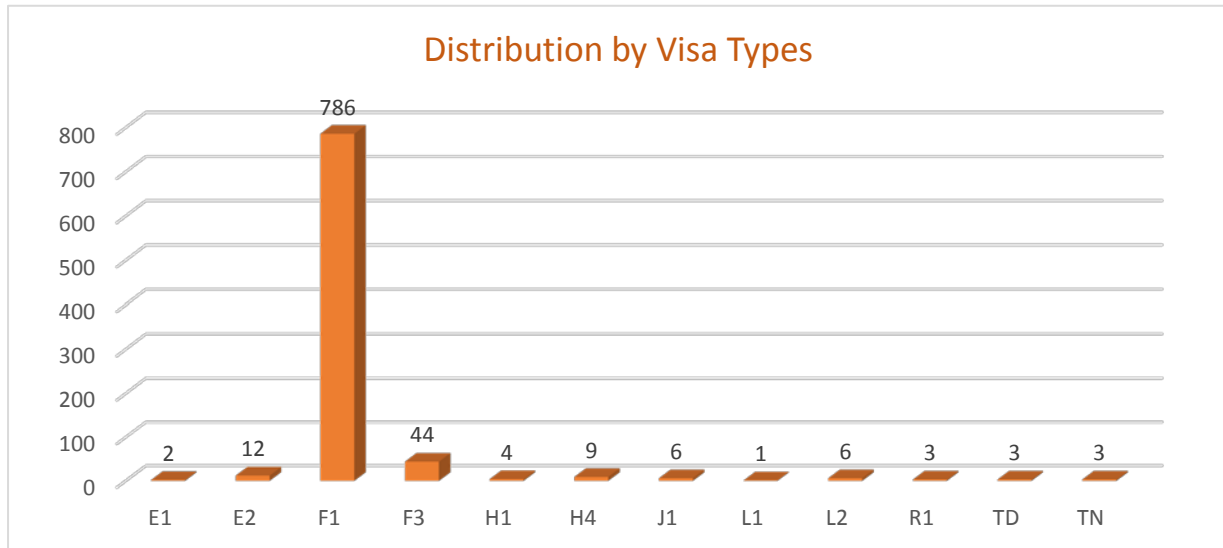

FALL 2016

Distribution by Country

Country	Total
Argentina	1
Armenia	1
Australia	2
Austria	3
Bangladesh	6
Brazil	12
Burma	1
Cameroon	2
Canada	6
Chile	1
China	20
Colombia	4
Denmark	1
Egypt	1
El Salvador	1
Finland	7
France	3
Germany	1
Ghana	2
Great Britain and N Ireland	2
Greece	2
Honduras	1
Hong Kong	1
Iceland	1
India	47
Iran	9
Ireland	2
Israel	1
Italy	1
Jamaica	1
Japan	1
Kazakhstan	2
Lebanon	2
Macedonia	1
Madagascar	1
Mexico	646
Nepal	5
New Zealand	1
Nigeria	5
Norway	2

Distribution by Country

Country	Total
Pakistan	5
Panama	2
Paraguay	1
Peru	1
Philippines	2
Poland	5
Portugal	1
Russia	4
Rwanda	2
Senegal	1
Serbia-Montenegro	3
South Korea	9
Spain	4
Sweden	4
Taiwan	1
Thailand	1
Tunisia	1
Turkey	3
United Kingdom	3
Uruguay	1
Venezuela	13
Vietnam	3
Grand Total	879

Distribution by Visa Types

Visa Type	Total
E1	2
E2	12
F1	786
F3	44
H1	4
H4	9
J1	6
L1	1
L2	6
R1	3
TD	3
TN	3
Grand Total	879

Distribution by Academic Level

Level	Total
Doctorate	44
Masters	167
Post-Bachelors	15
Undergraduate	653
Grand Total	879