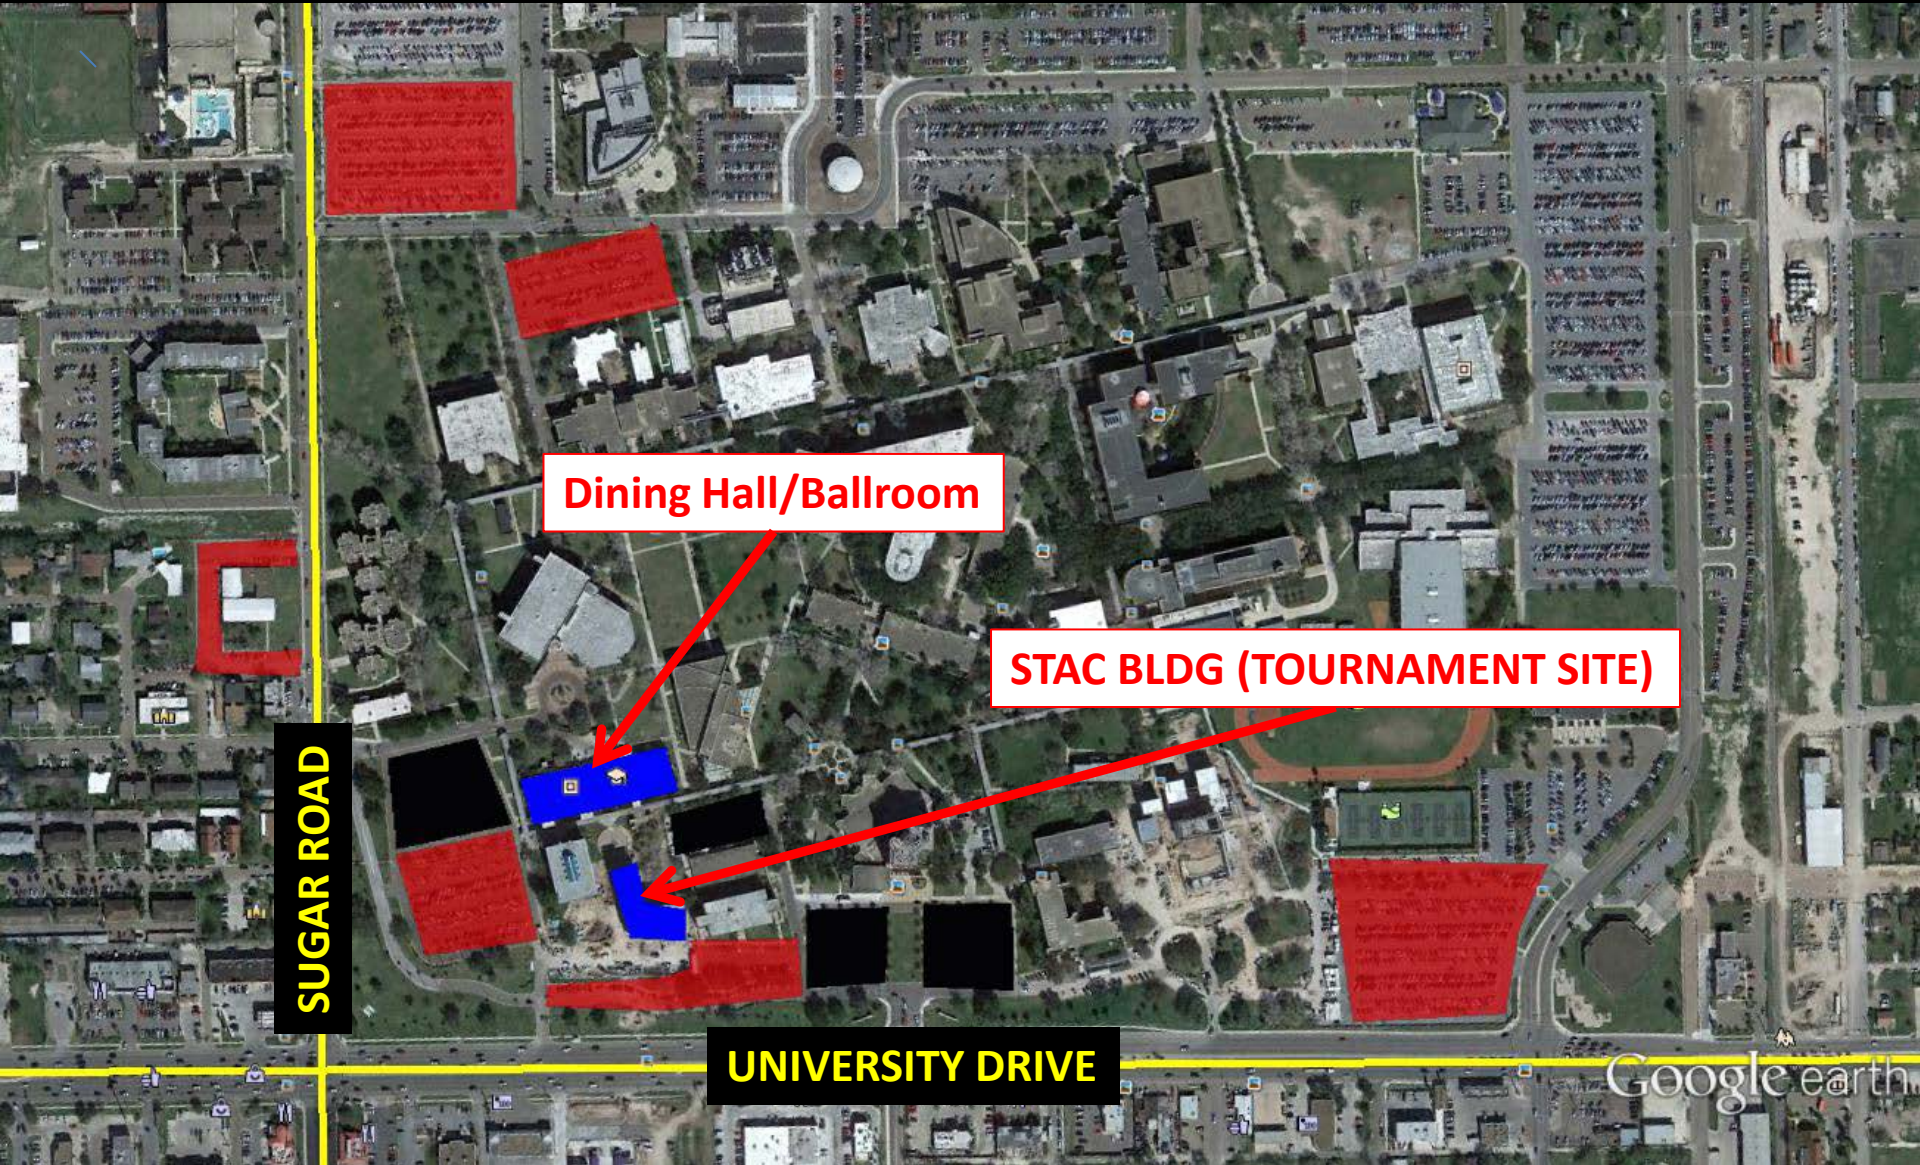

# UTRGV SCHOLASTIC CHESS TOURNAMENT PARKING MAP

Dining Hall/Ballroom

STAC BLDG (TOURNAMENT SITE)

SUGAR ROAD

UNIVERSITY DRIVE

Google earth

Parking available in RED zones. Please do not park in BLACKED out areas.

- Off Campus Facilities:**
- ALUM - Alumni Center
  - COSL - Coastal Studies Lab - South Padre Island
  - CESS - Community Engagement & Student Success Bldg.
  - MCTC - McAllen Teaching Site
  - USTR - Starr County Campus Rio Grande City
  - VABL - Visual Arts Building
  - UNFS - University Financial Services
  - UTTC - Transfer Center

- Information
- Parking
- Bike Rack
- E-Phone
- Bronc Trail

CAMPUS ENTRANCE