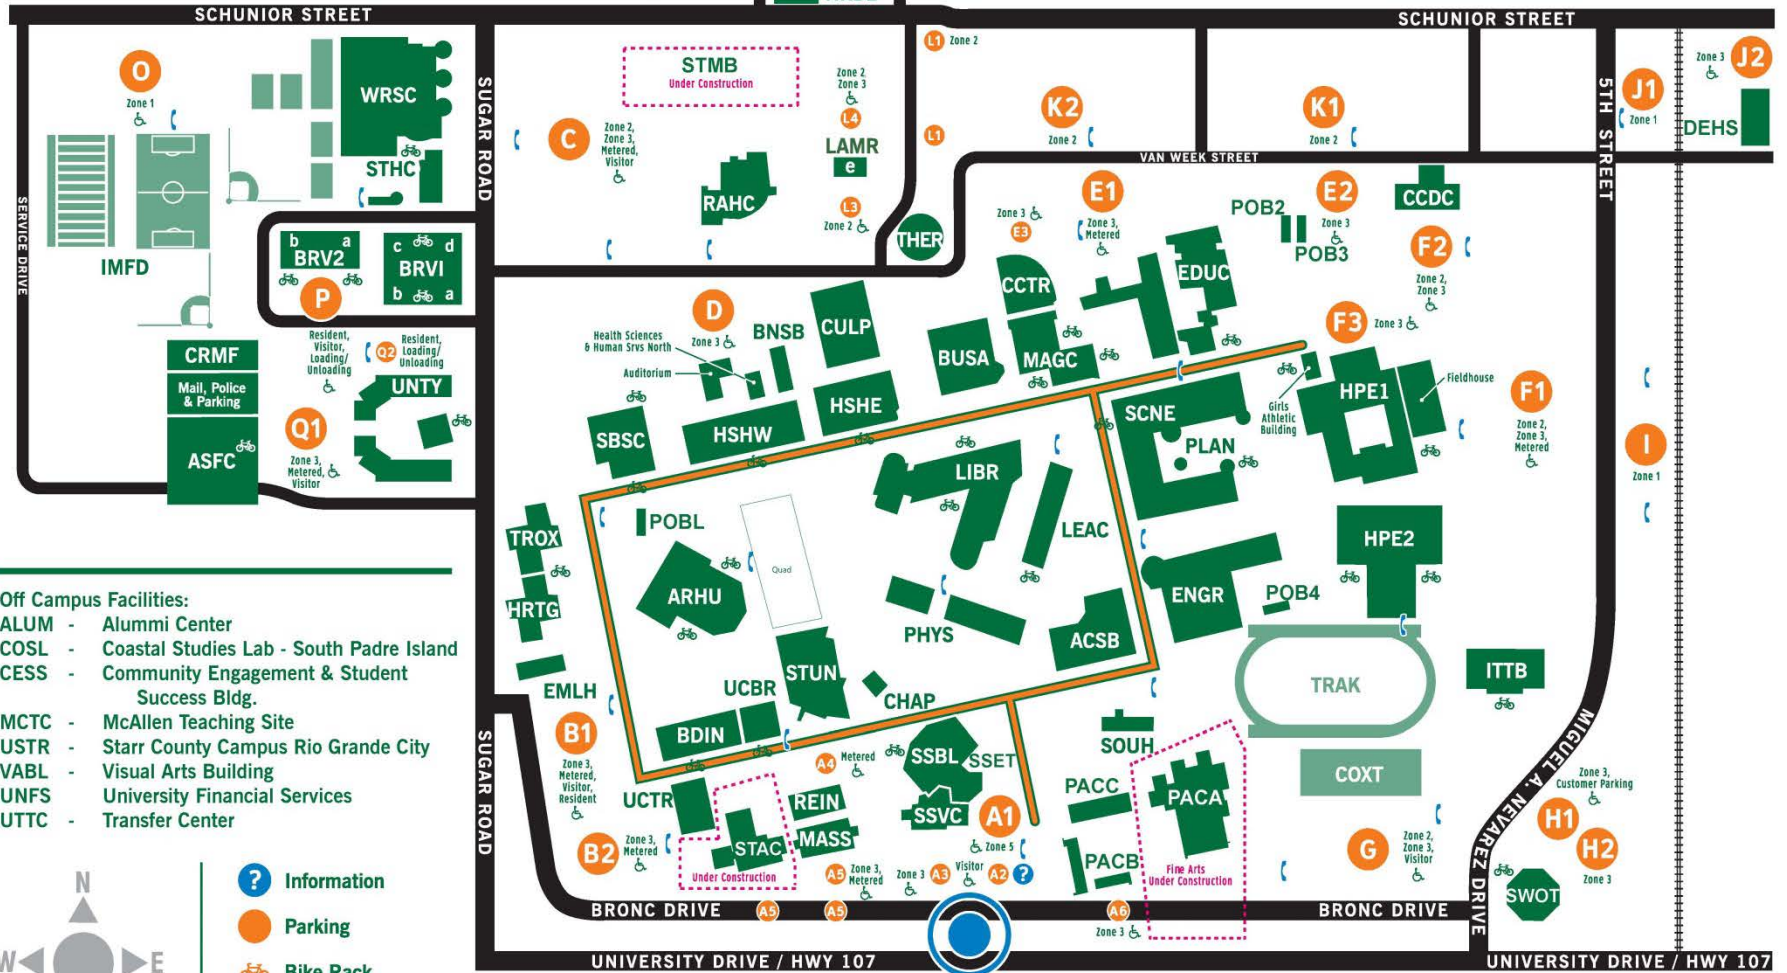

# UTRGV SCHOLASTIC CHESS TOURNAMENT PARKING MAP

Dining Hall/Ballroom

STAC BLDG (TOURNAMENT SITE)

SUGAR ROAD

UNIVERSITY DRIVE

Google earth

Parking available in RED zones. Please do not park in BLACKED out areas.

- Off Campus Facilities:**
- ALUM - Alumni Center
  - COSL - Coastal Studies Lab - South Padre Island
  - CESS - Community Engagement & Student Success Bldg.
  - MCTC - McAllen Teaching Site
  - USTR - Starr County Campus Rio Grande City
  - VABL - Visual Arts Building
  - UNFS - University Financial Services
  - UTTC - Transfer Center

- Information
- Parking
- Bike Rack
- E-Phone
- Bronc Trail

CAMPUS ENTRANCE