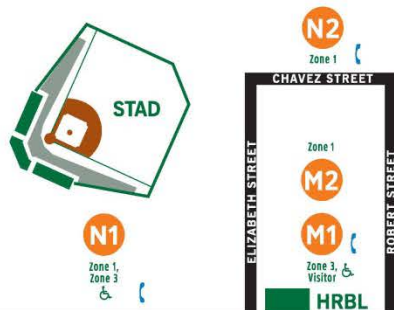

# UTRGV SCHOLASTIC CHESS TOURNAMENT PARKING MAP

Dining Hall/Ballroom

STAC BLDG (TOURNAMENT SITE)

SUGAR ROAD

UNIVERSITY DRIVE

Google earth

Parking available in RED zones. Please do not park in BLACKED out areas.

- Off Campus Facilities:**
- ALUM - Alumni Center
  - COSL - Coastal Studies Lab - South Padre Island
  - CESS - Community Engagement & Student Success Bldg.
  - MCTC - McAllen Teaching Site
  - USTR - Starr County Campus Rio Grande City
  - VABL - Visual Arts Building
  - UNFS - University Financial Services
  - UTTC - Transfer Center

- Information
- Parking
- Bike Rack
- E-Phone
- Bronc Trail

CAMPUS ENTRANCE