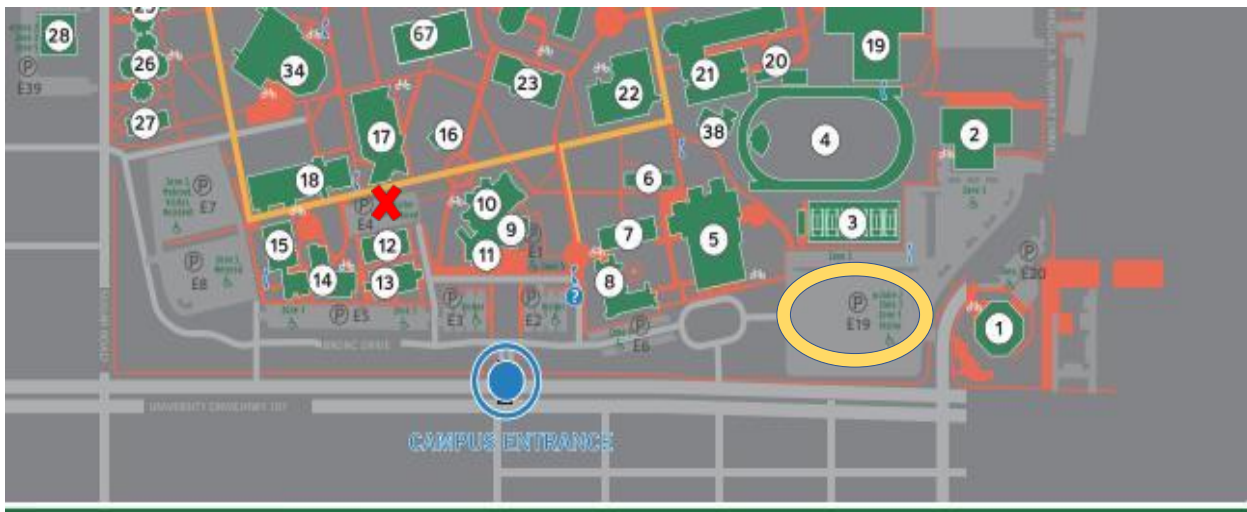

EDINBURG POLLING LOCATION

2020 General Election / November 3, 2020

Edinburg Campus Map...

<https://www.utrgv.edu/files/documents/admissions/visit/utrgv-edinburg-map.pdf>

The Polling location for early and election day voting at the UTRGV Edinburg campus will be inside the Ballroom (Building #18).

PARKING

Parking for voters will be in Lot E4 shown below at the (✘) located in front of the Student Union (Building #17). Campaign workers or those otherwise engaged in electioneering may park in Parking Zones 1 & 2 only (shown below at the yellow circle).

Anyone parking for extended times in the spaces reserved for voters will be fined.

ELECTIONEERING / CAMPAIGN SIGNS

Campaign signs and electioneering will be allowed on the Edinburg campus in designated areas only; electioneering, including the placement of campaign signs, must be beyond 100 feet of the polling location entrance (state law), and within designated areas. Candidates and their representatives must abide by Hidalgo County Election Department guidelines for polling places as well as the Texas Election Code (TITLE 6. CONDUCT OF ELECTIONS).