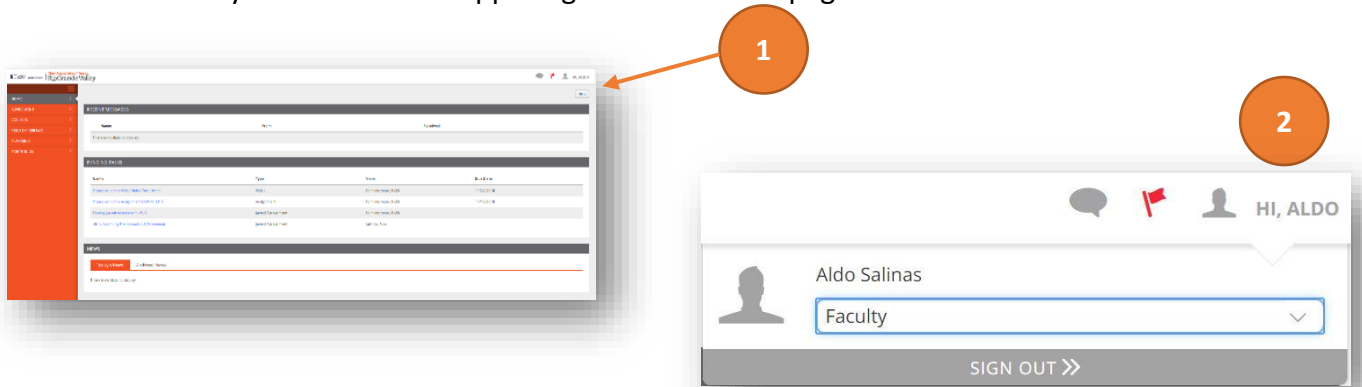

*If you are an Assessment Planner, Faculty or Student, you may have multiple roles in Tk20 that will allow you to access additional tools.*

1. Using the latest version of *Chrome* browser, log into Tk20 system using UTRGV credentials: <http://utrgv.tk20.com>
2. Click on your name in the upper right corner of the page.

3. From the drop-down menu, select the role you need to use.

4. Please confirm your selection on the pop-up message by Click **Ok**.