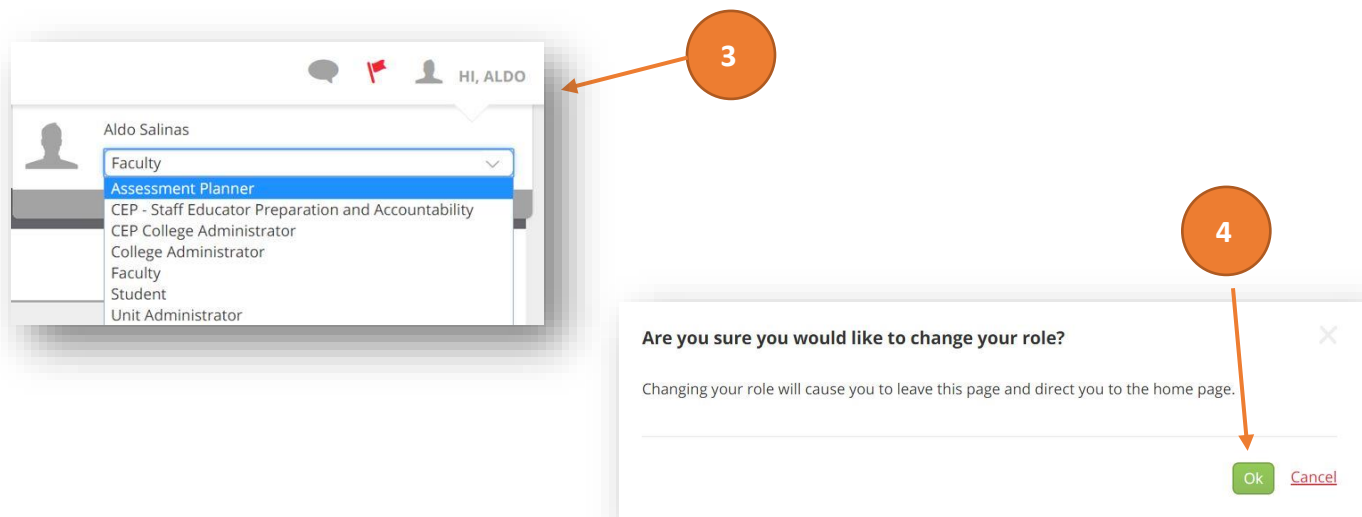

*If you are an Assessment Planner, Faculty or Student, you may have multiple roles in Tk20 that will allow you to access additional tools.*

1. Using the latest version of *Chrome* browser, log into Tk20 system using UTRGV credentials: <http://utrgv.tk20.com>
2. Click on your name in the upper right corner of the page.

3. From the drop-down menu, select the role you need to use.

4. Please confirm your selection on the pop-up message by Click **Ok**.