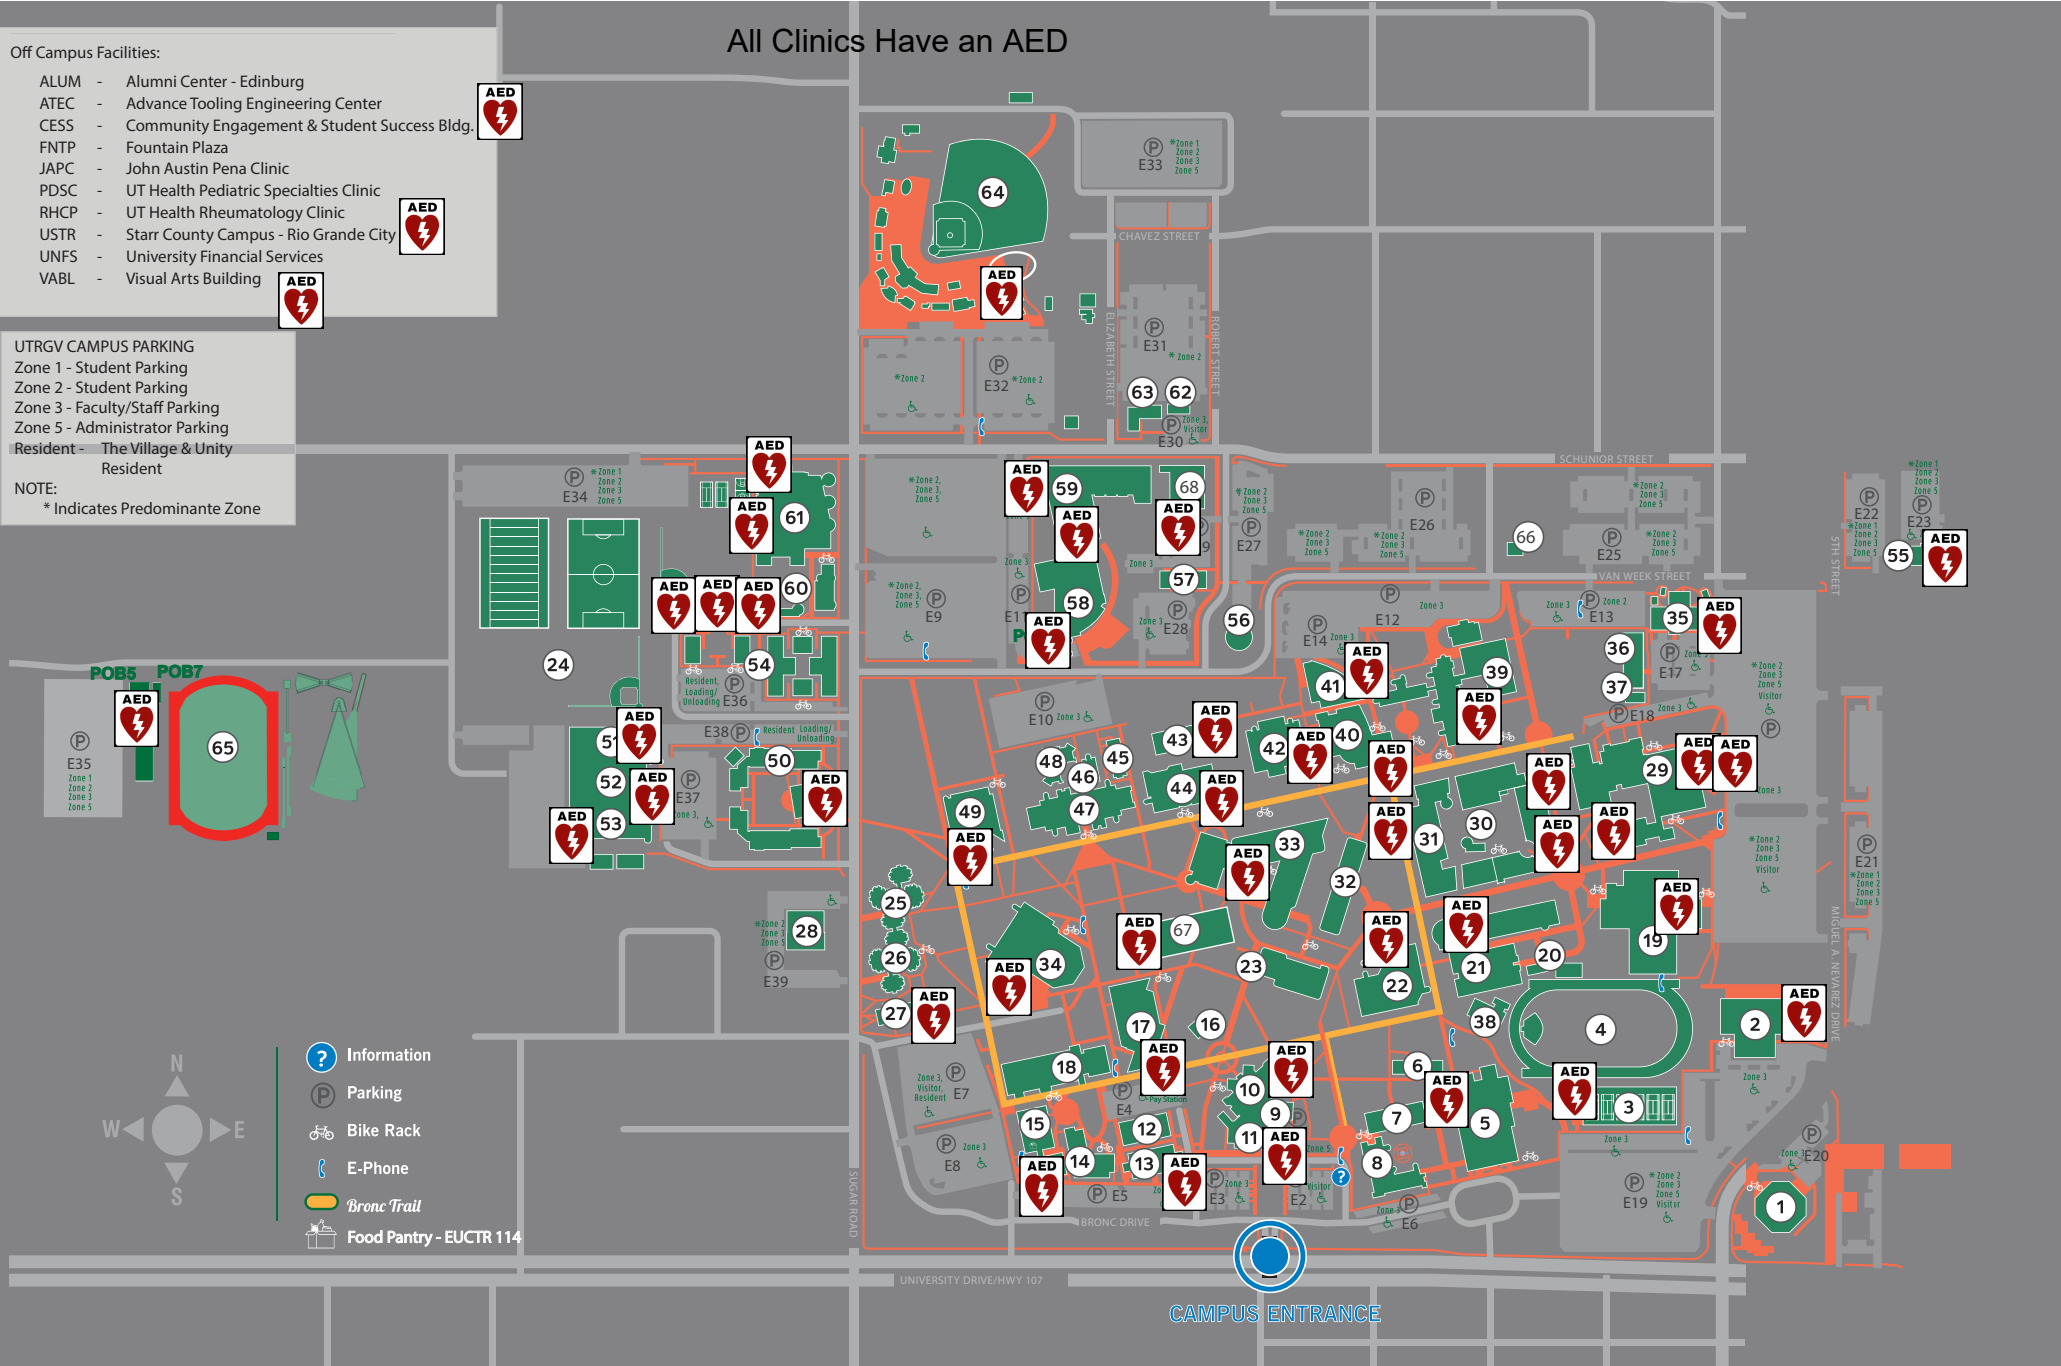

Off Campus Facilities:

ALUM	-	Alumni Center - Edinburg	
ATEC	-	Advance Tooling Engineering Center	
CESS	-	Community Engagement & Student Success Bldg.	
FNTP	-	Fountain Plaza	
JAPC	-	John Austin Pena Clinic	
PDSC	-	UT Health Pediatric Specialties Clinic	
RHCP	-	UT Health Rheumatology Clinic	
USTR	-	Starr County Campus - Rio Grande City	
UNFS	-	University Financial Services	
VABL	-	Visual Arts Building	

UTRGV CAMPUS PARKING

- Zone 1 - Student Parking
- Zone 2 - Student Parking
- Zone 3 - Faculty/Staff Parking
- Zone 5 - Administrator Parking
- Resident - The Village & Unity Resident

NOTE:

* Indicates Predominante Zone

All Clinics Have an AED

All vehicles parked on campus must be registered with the UTRGV Parking & Transportation Office and must properly display an appropriate permit.

1. ESWOT - Social Work and Occupational Therapy	18. EDBCX - Dining & Ballroom Complex	34. ELABS - Liberal Arts Building South	50. EUNTY - Unity Hall	62. EPOB6 - ROTC Storage
2. EITTB - International Trade & Technology	19. EHPE2 - Health & Physical Education II	35. ECDCR - Child Development Center	51. EASFC - Rio Grande Center for Manufacturing	63. EROTC - ROTC
3. ECOXT - Orville Cox Tennis Center	20. EPOB4 - Engineering Portable	36. EARCG - Agroecology Research & Community Garden	52. EASF - Police and Parking & Transportation Offices	64. EBSBL - Baseball Stadium
4. ETRAX - Track & Soccer Field	21. EENGR - Engineering	37. EGRNH - Greenhouse	53. EASF - Academic Support Facility	65. ESOC - Soccer and Track & Field Complex
5. EPACA - Performing Arts Complex A	22. EACSB - Academic Services	38. EPOB9-13 - Portable Buildings 9, 10, 11, 12, 13	54. EVLGVA - The Village A	66. EPOB14 - Physical Science Portable
6. ESWKH - Southwick Hall	23. EINN - Innovation Building	39. EEDUC - Education Complex	55. EVLGB - The Village B	67. EIEAB - Interdisciplinary Engineering & Academic Building
7. EPACC - Performing Arts Complex C	24. EIMFD - Intramural Fields	40. EMAGC - Mathematics & General Classrooms	56. EVLGC - The Village C	68. ETBLC - Team Base Learning Center
8. EPACB - Performing Arts Complex B	25. ETROX - Troxel Hall	41. ECCTR - Computer Center	57. EVLGD - The Village D	
9. ESSBL - Executive Tower	26. EHRTG - Heritage Hall	42. ECOBE - Robert C. Vackar College of Business and Entrepreneurship	58. EVLGE - The Village E	
10. ESSBL - Student Services Building	27. EEMLH - Emilia Schunior Ramirez Hall	43. ECULP - Central Utility Plant	59. EVLGF - The Village F	
11. ESSBL - Visitors Center	28. ESRAX - Sugar Road Annex	44. EHABE - Health Affairs Building East	60. EETHSB - Environmental Health & Safety	
12. EMSAC - Mathematics & Science Academy	29. EHPE1 - Health & Physical Education Complex Fieldhouse	45. EBNSB - Behavioral Neurosciences	61. EETHER - Thermal Storage Tank	
13. EMASS - Marialice Shary Shivers		46. EHABW - Health Affairs Building West - Faculty Offices		
14. ESTAC - Student Academic Center		47. EHABW - Health Affairs Building West		
15. EUCTR - University Center	30. EPLAN - H.E.B. Planetarium	48. EHABW - Health Affairs Building West Auditorium		
16. ECHAP - Chapel	31. ESCNE - Science	49. ELABN - Liberal Arts Building North		
17. ESTUN - Student Union	32. ELCTR - The Learning Center			
	33. ELIBR - University Library