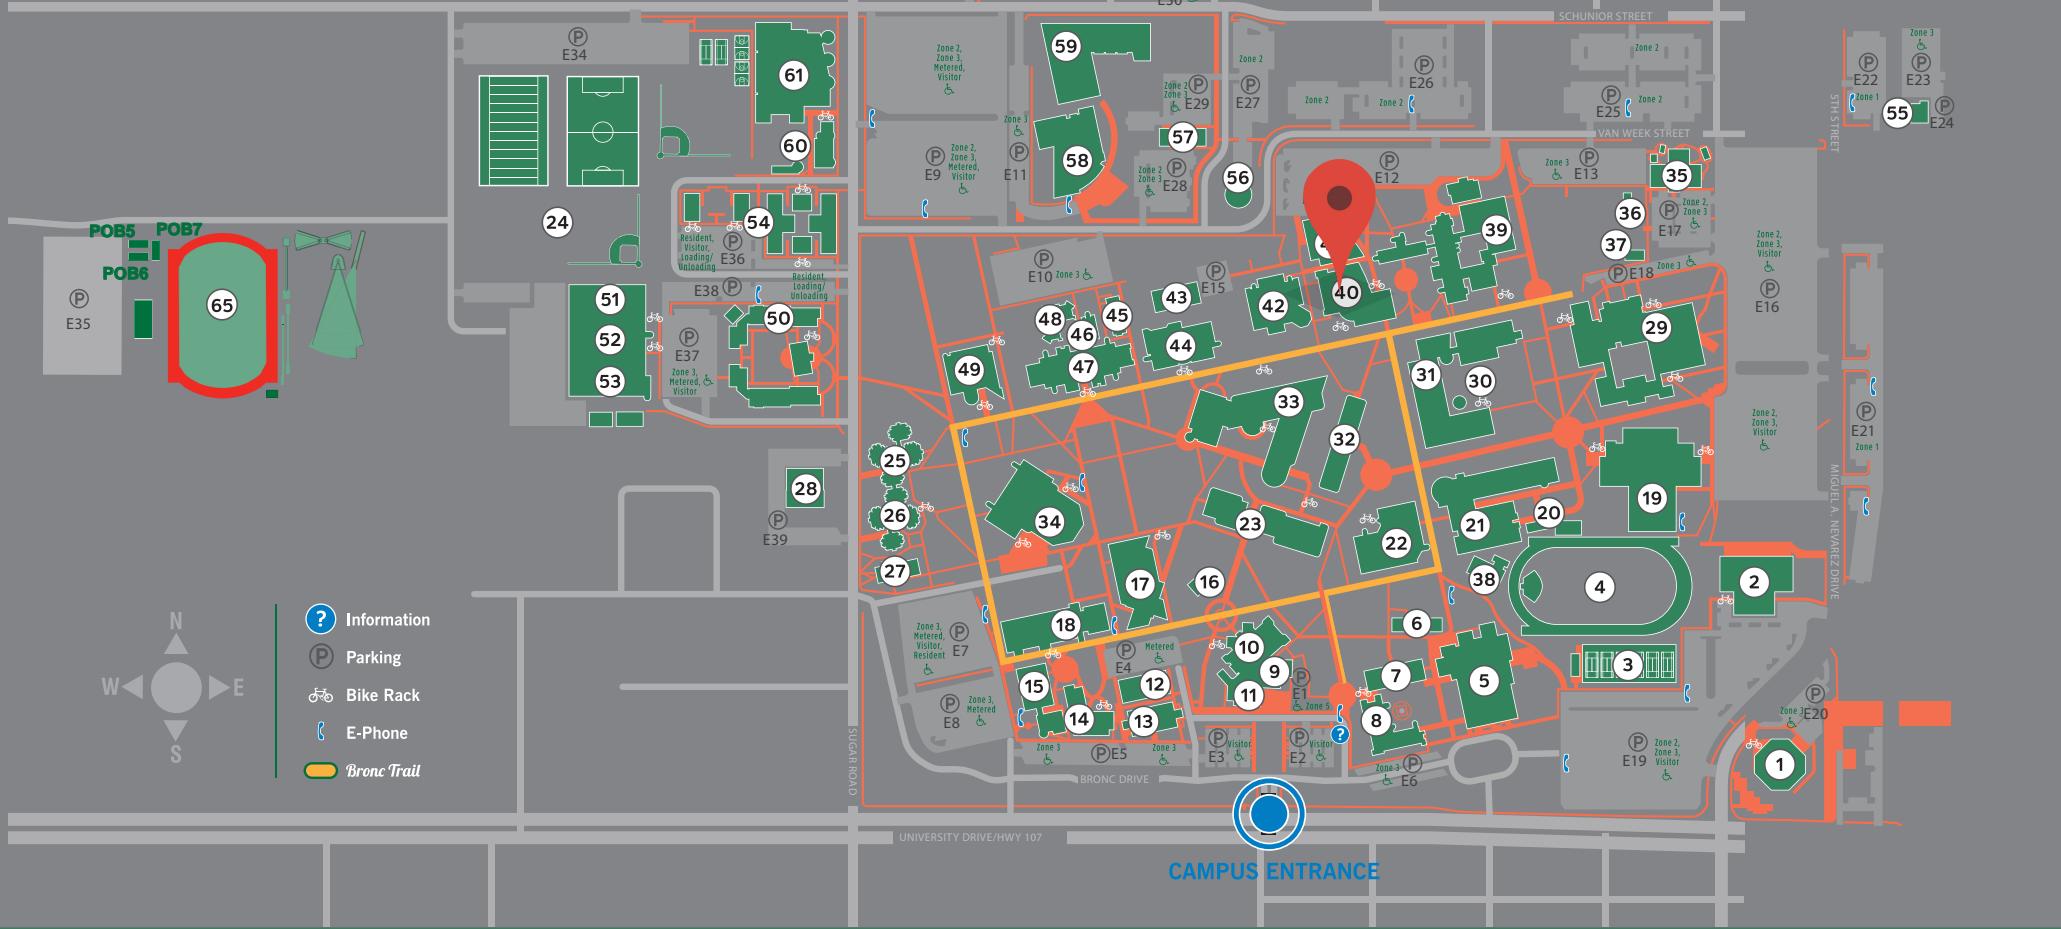

Off Campus Facilities:

- ALUM - Alumni Center - Edinburg
- ATEC - Advance Tooling Engineering Center
- CESS - Community Engagement & Student Success Bldg.
- MCTS - McAllen Teaching Site
- MCTC - McAllen Transfer Center
- USTR - Starr County Campus - Rio Grande City
- UNFS - University Financial Services
- VABL - Visual Arts Building

UTRGV CAMPUS PARKING

- Zone 1 - Student Parking
- Zone 2 - Student Parking
- Zone 3 - Faculty/Staff Parking
- Zone 5 - Administrator Parking
- Resident - The Village & Unity Resident

All vehicles parked on campus must be registered with the UTRGV Parking & Transportation Office and must properly display an appropriate permit.