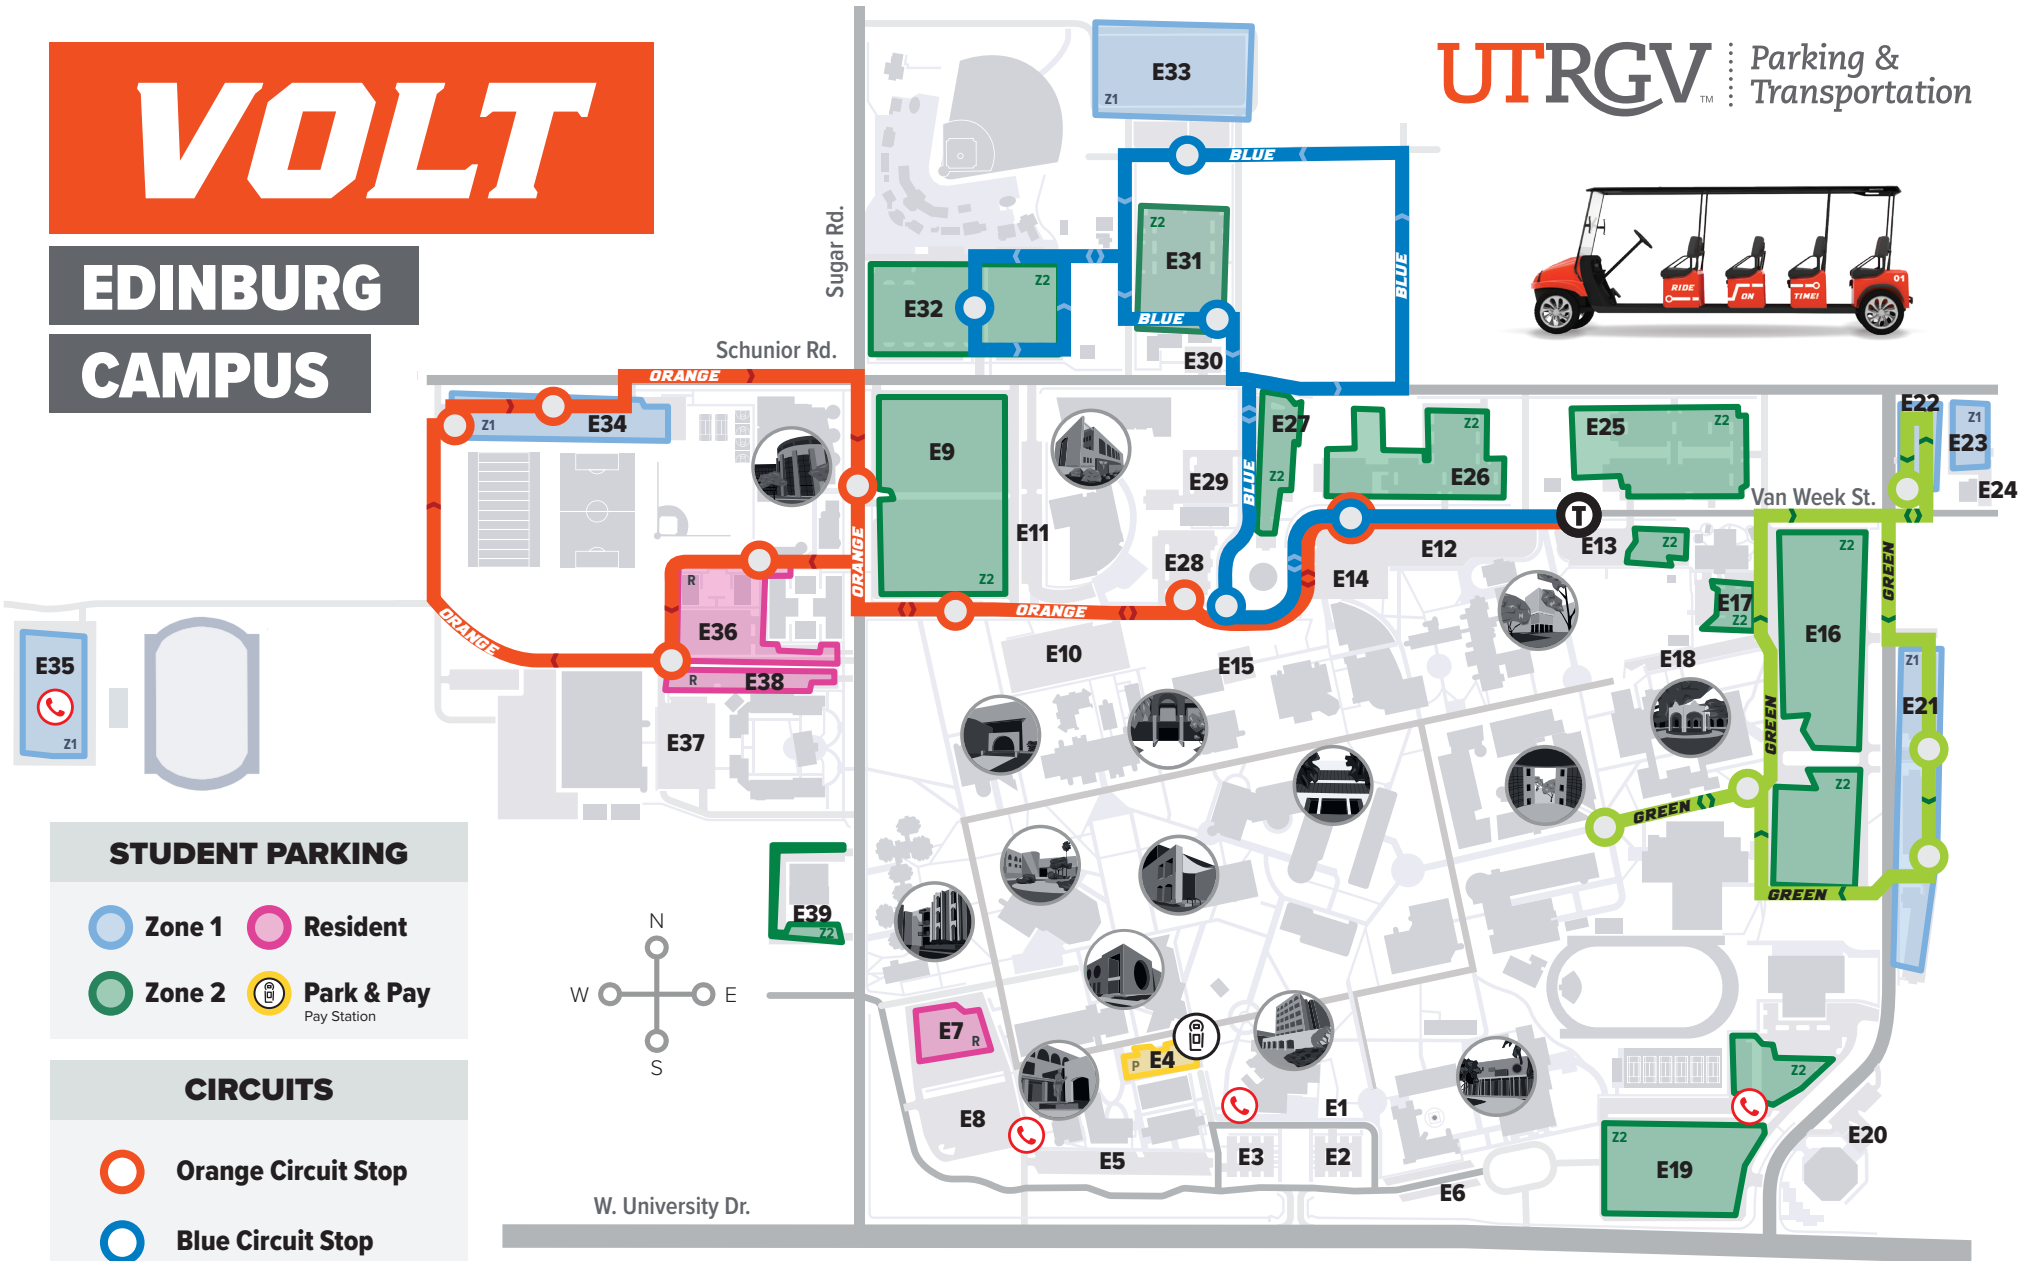

## EDINBURG CAMPUS

### STUDENT PARKING

- Zone 1
- Resident
- Zone 2
- Park & Pay Pay Station

### CIRCUITS

- Orange Circuit Stop
- Blue Circuit Stop
- Green Circuit Stop
- Call Stop**  
Call 956.665.2036
- Transfer Point**  
Transfer from one circuit to another

ADA Accessible  
 Free and open to the general public  
 First come first served basis  
 Reserved seating is unavailable  
 Schedule is subject to change without notice