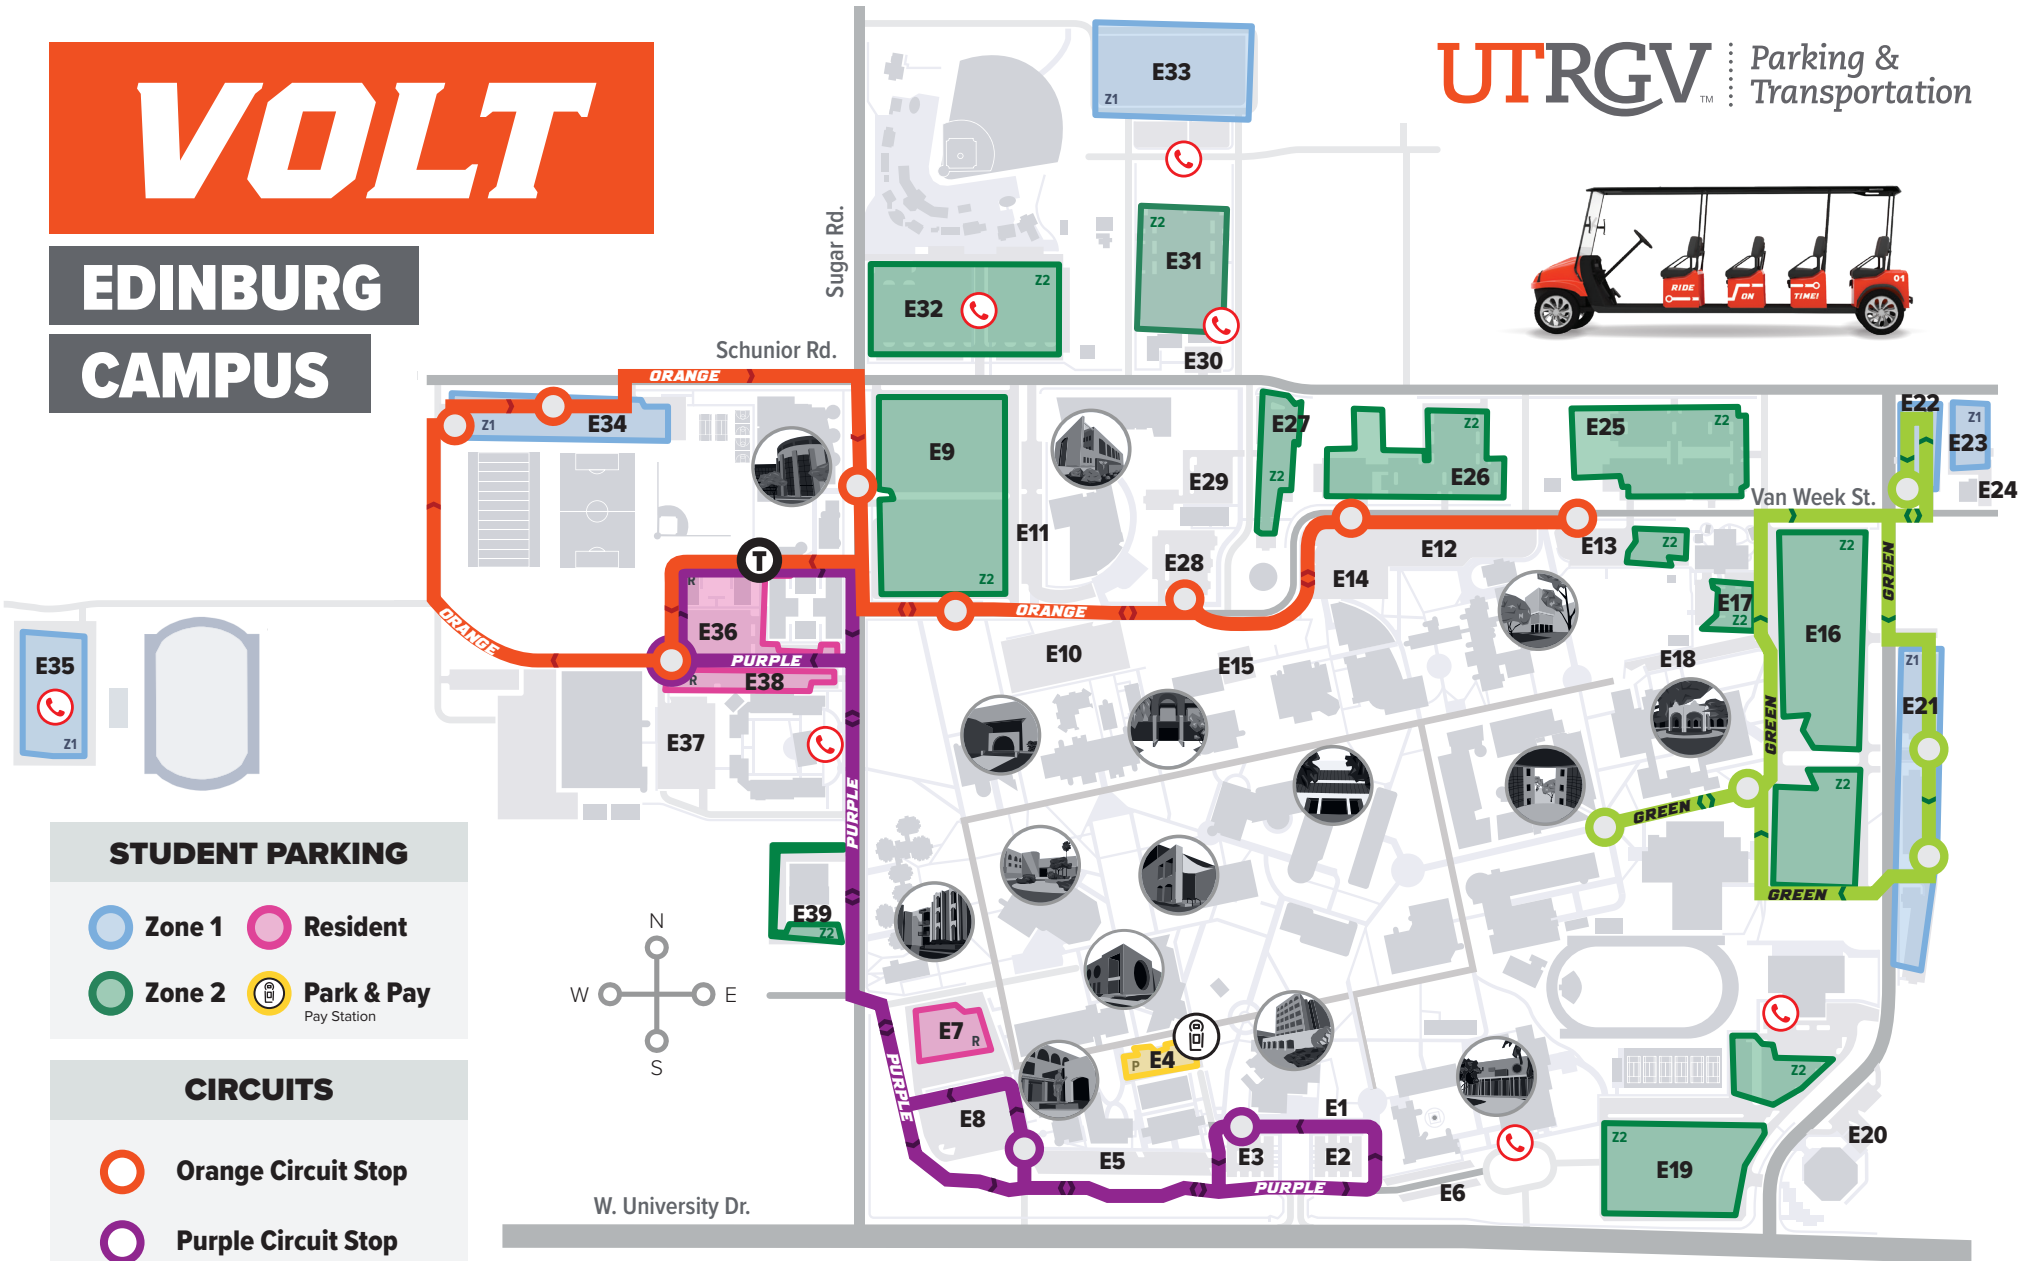

VOLT

EDINBURG CAMPUS

UTRGV Parking & Transportation

STUDENT PARKING

- Zone 1
- Resident
- Zone 2
- P Park & Pay Pay Station

CIRCUITS

- Orange Circuit Stop
- Purple Circuit Stop
- Green Circuit Stop

☎ **Call Stop**
Call 956.665.2036

T **Transfer Point**
Transfer from one circuit to another

ADA Accessible
Free and open to the general public
First come first served basis
Reserved seating is unavailable
Schedule is subject to change without notice

Edinburg: 956-665-2036
Brownsville: 956-882-2036
utrgv.edu/pts [f /utrgvpts](https://www.facebook.com/utrgvpts)
[@utrgv_pts](https://twitter.com/utrgv_pts) [@utrgvpts](https://www.instagram.com/utrgvpts)