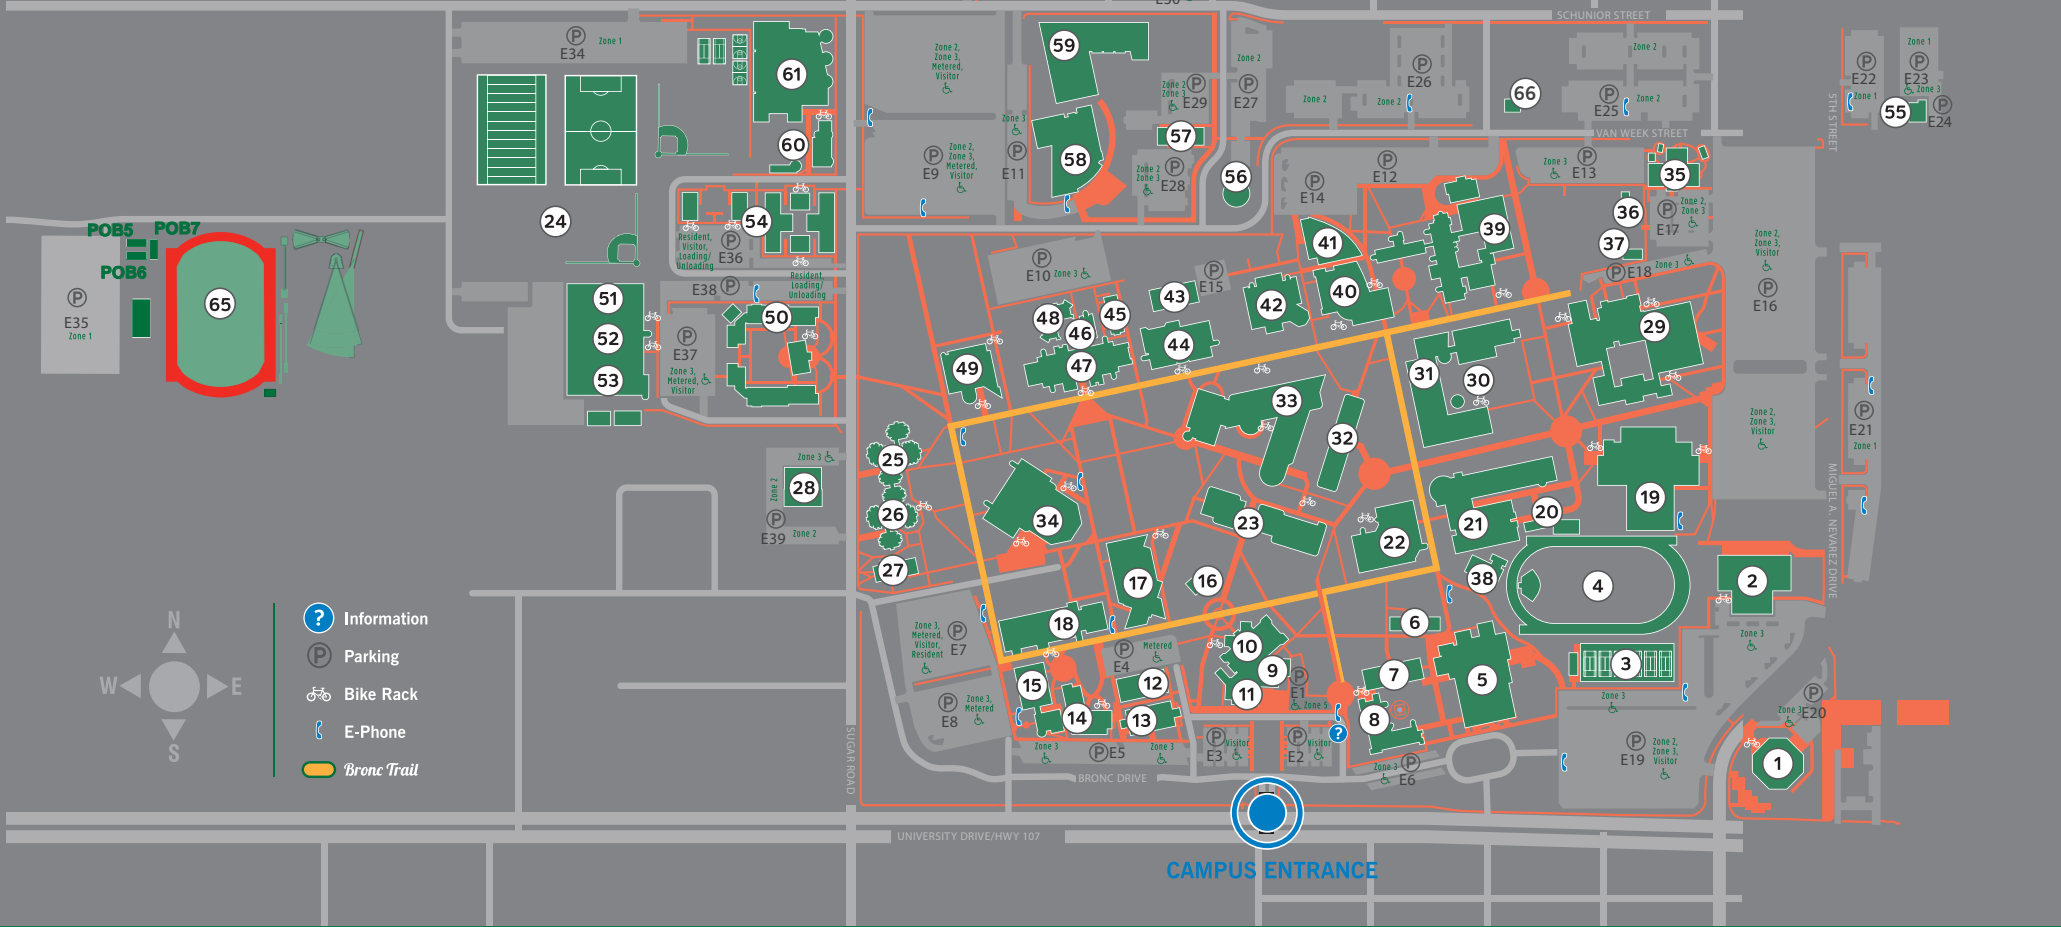

**Off Campus Facilities:**

- ALUM - Alumni Center - Edinburg
- ATEC - Advance Tooling Engineering Center
- CESS - Community Engagement & Student Success Bldg.
- MCTS - McAllen Teaching Site
- MCTC - McAllen Transfer Center
- USTR - Starr County Campus - Rio Grande City
- UNFS - University Financial Services
- VABL - Visual Arts Building

**UTRGV CAMPUS PARKING**

- Zone 1 - Student Parking
- Zone 2 - Student Parking
- Zone 3 - Faculty/Staff Parking
- Zone 5 - Administrator Parking
- Resident - The Village & Unity Resident

All vehicles parked on campus must be registered with the UTRGV Parking & Transportation Office and must properly display an appropriate permit.